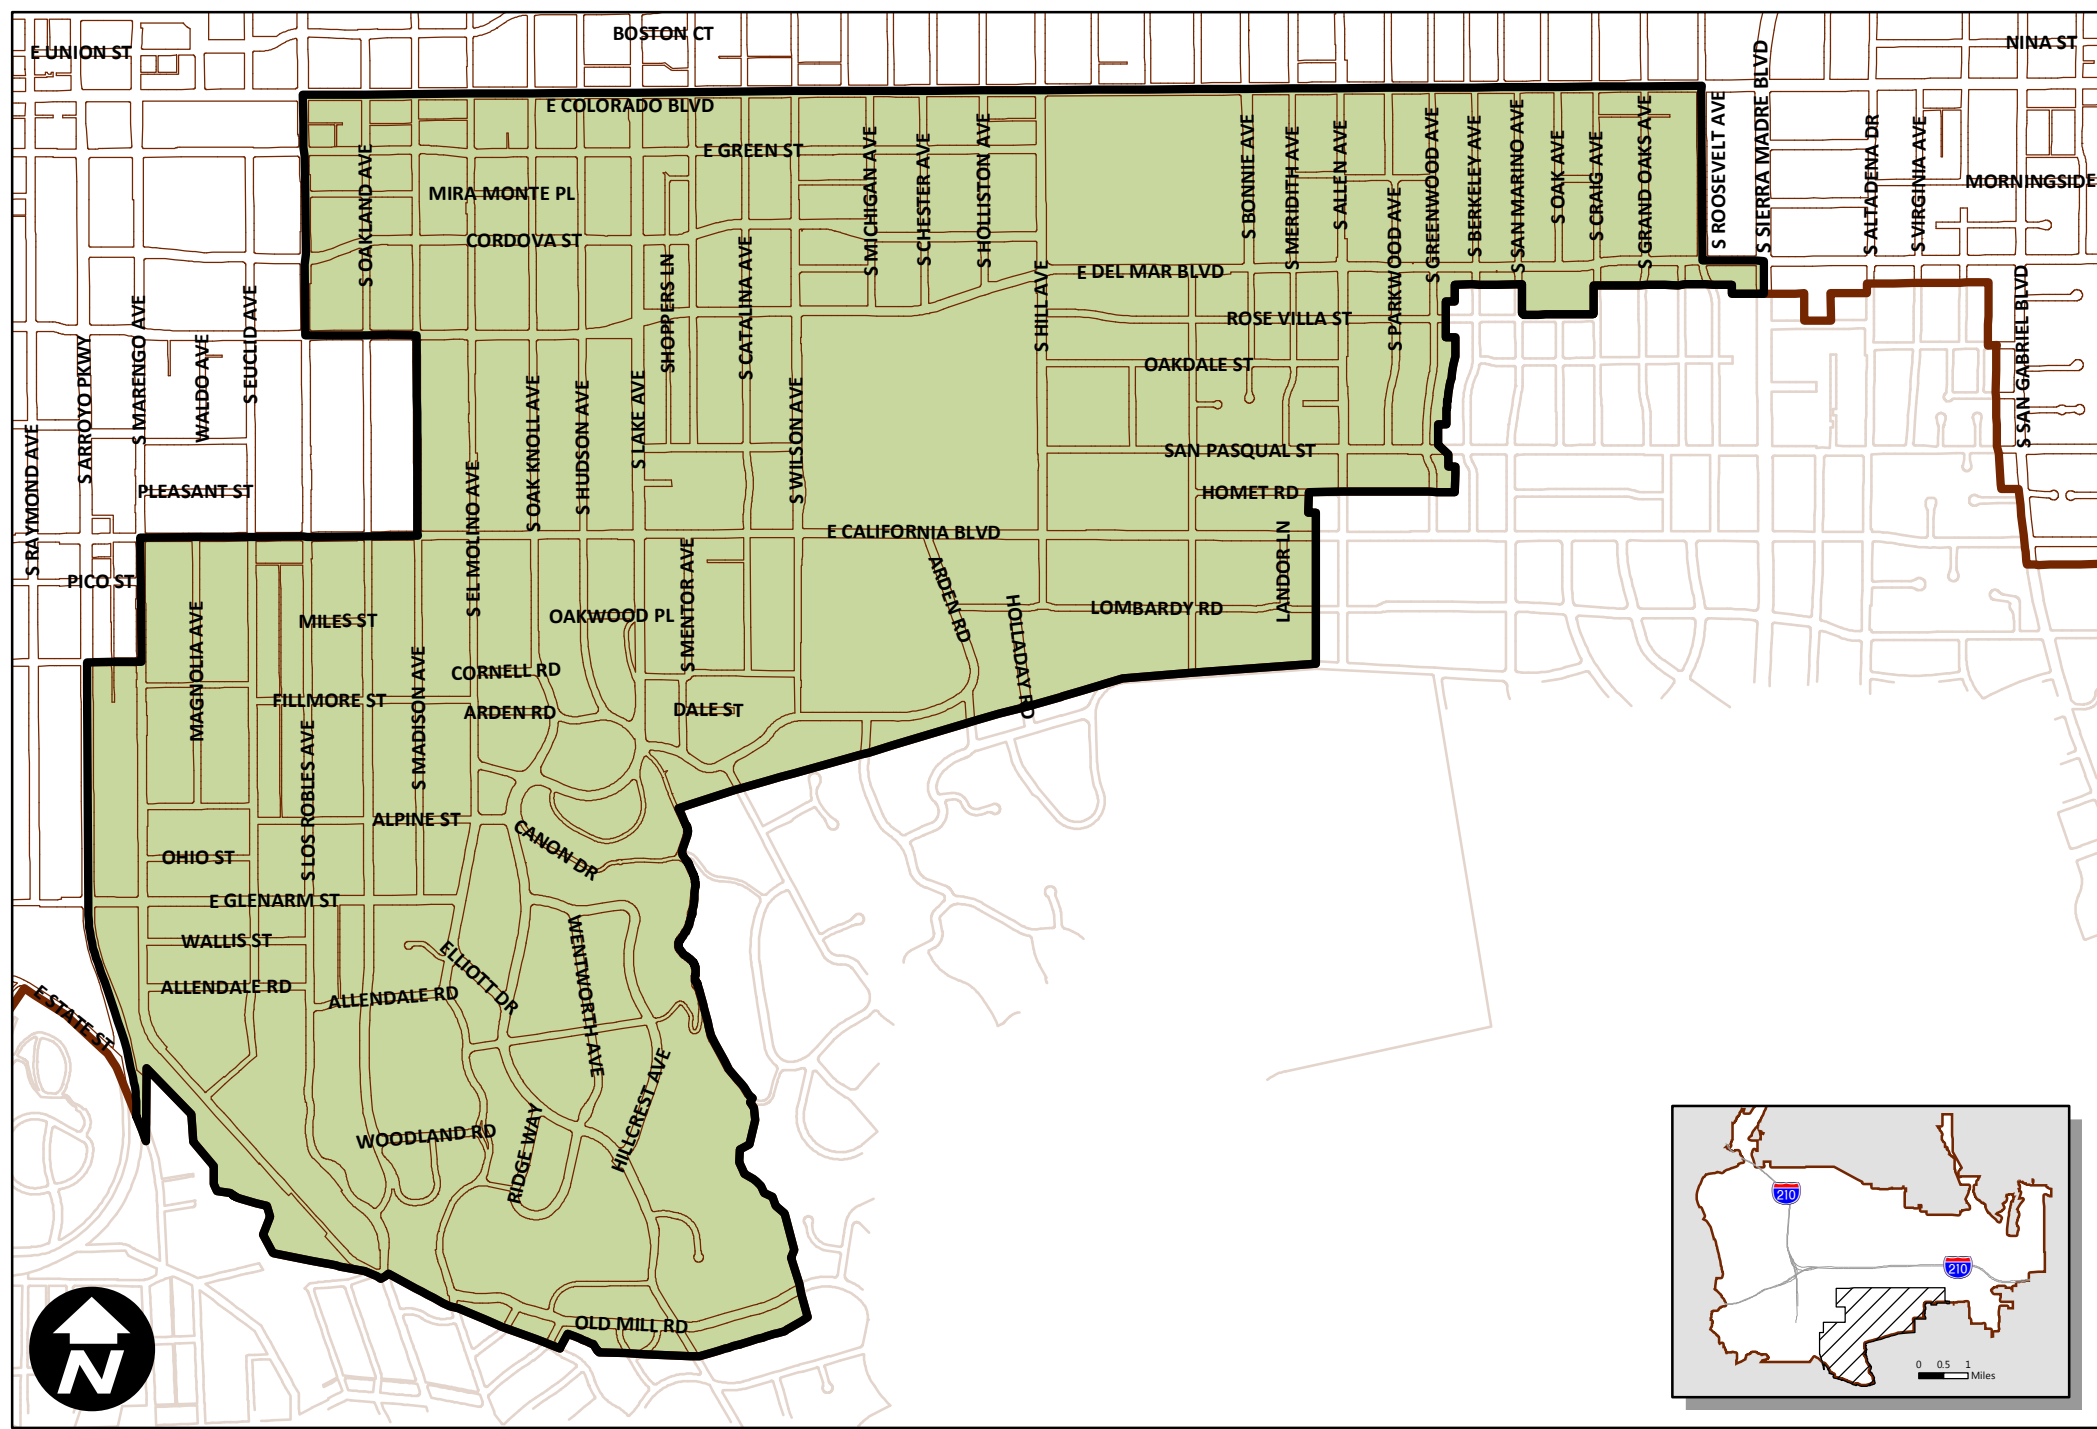

Council District 7

City of Pasadena

Created By: City of Pasadena GIS - DoIT
Date: November 2016
Source: City of Pasadena
Coordinate System:
State Plane California Zone V, FIPS 405 (Feet)
Datum: NAD 1983