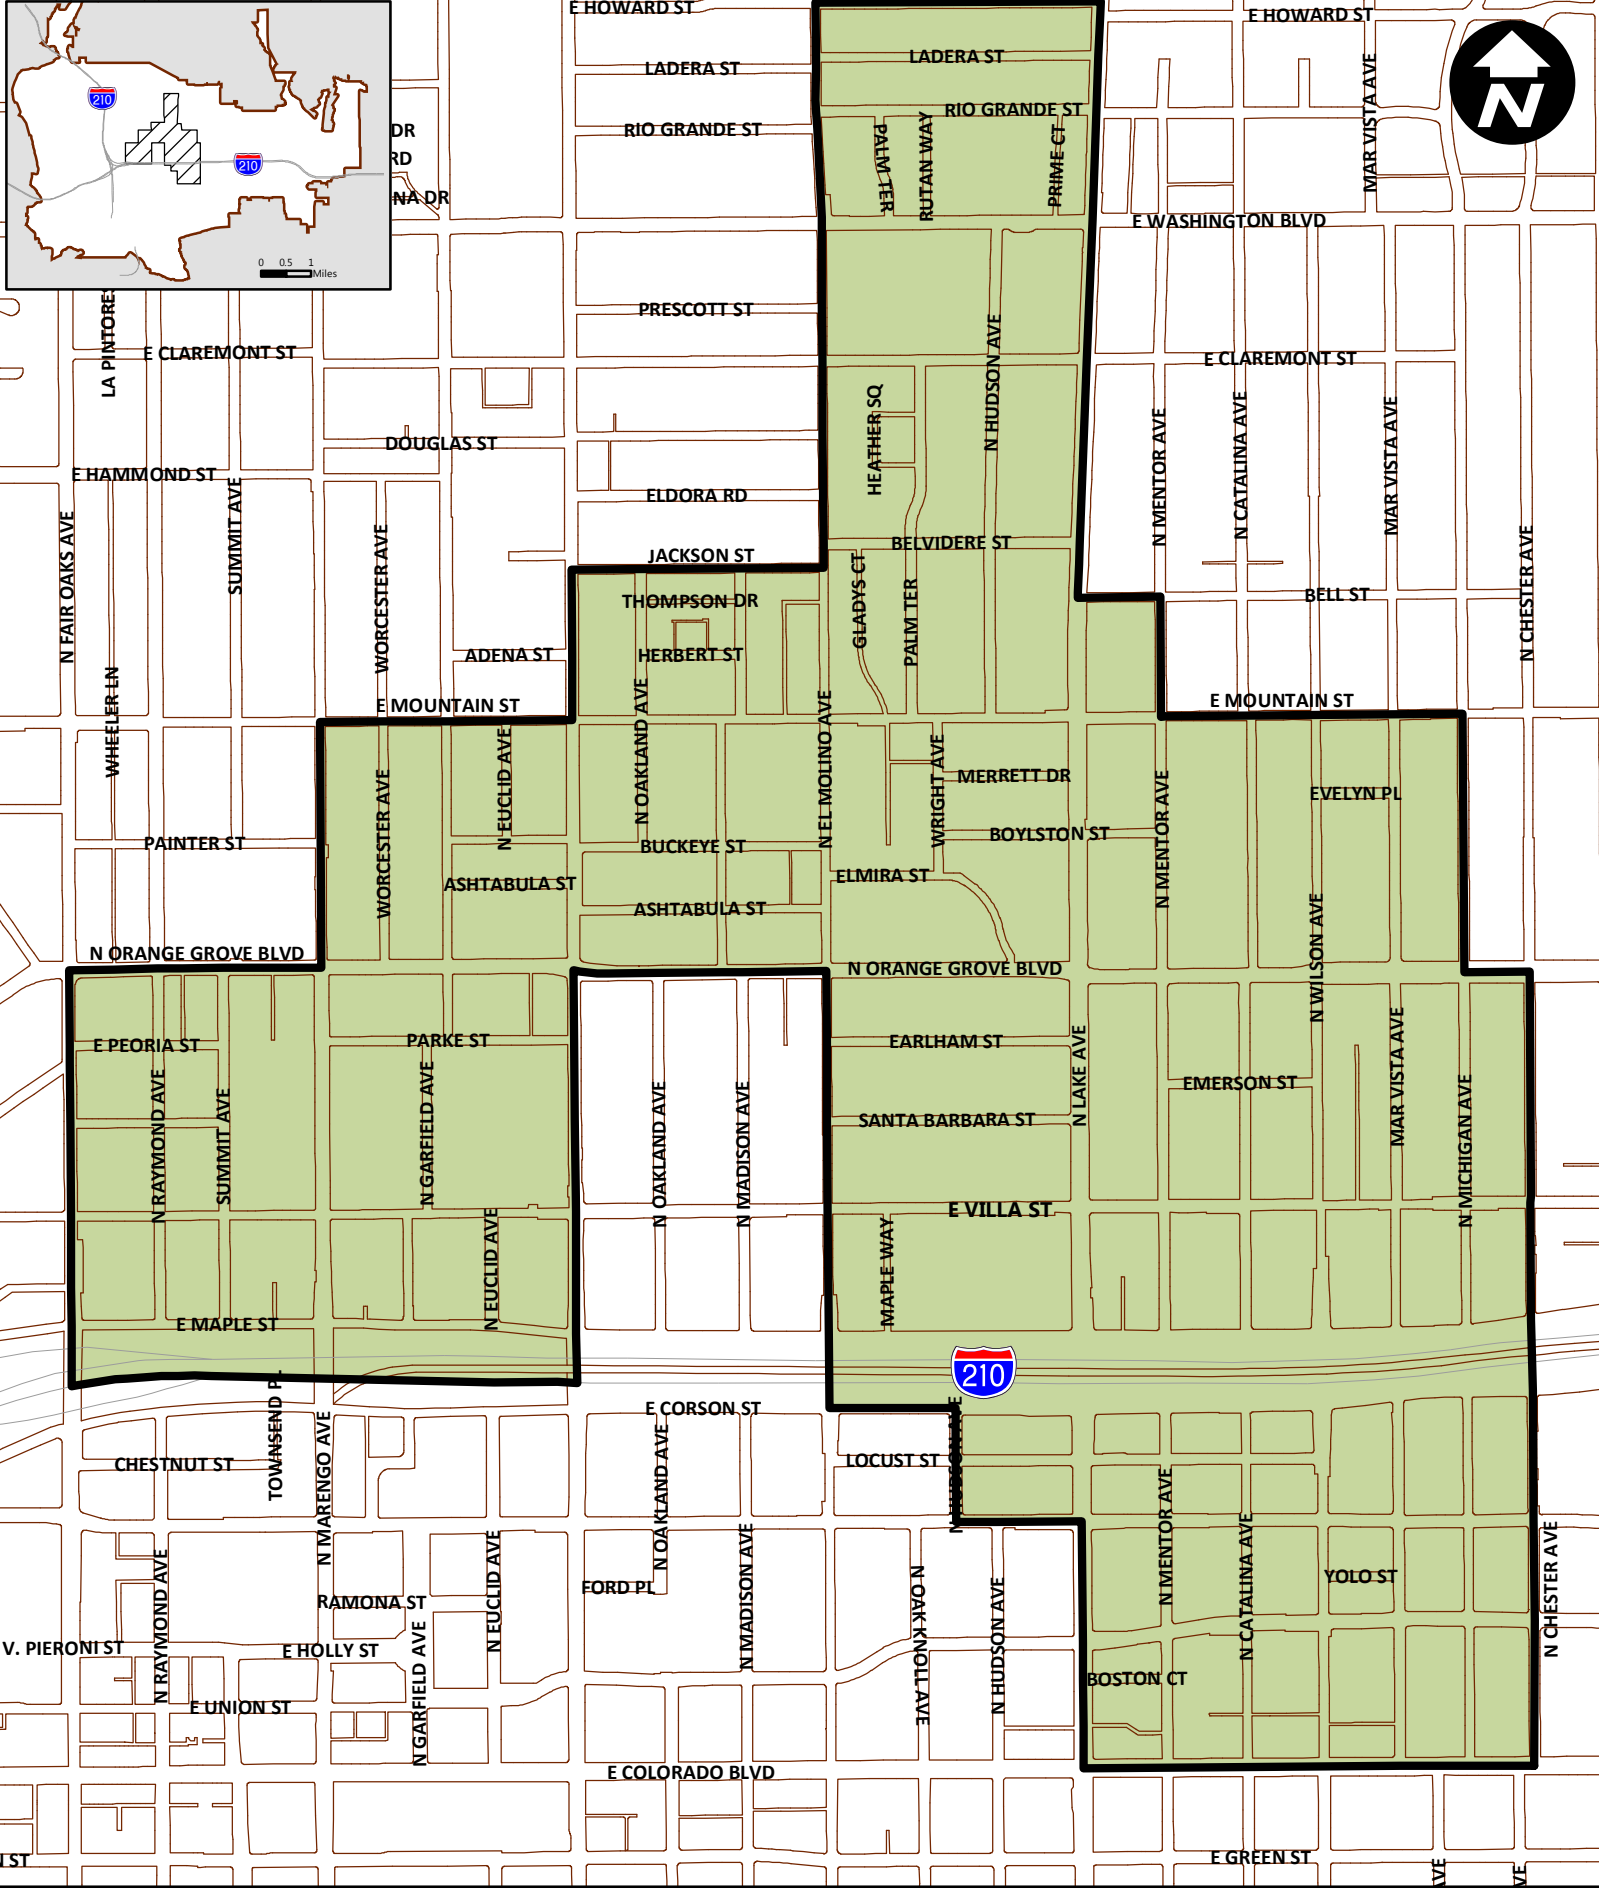

Created By: City of Pasadena GIS - DoIT
Date: November 2016
Source: City of Pasadena
Coordinate System:
State Plane California Zone V, FIPS 405 (Feet)
Datum: NAD 1983

Council District 5 City of Pasadena