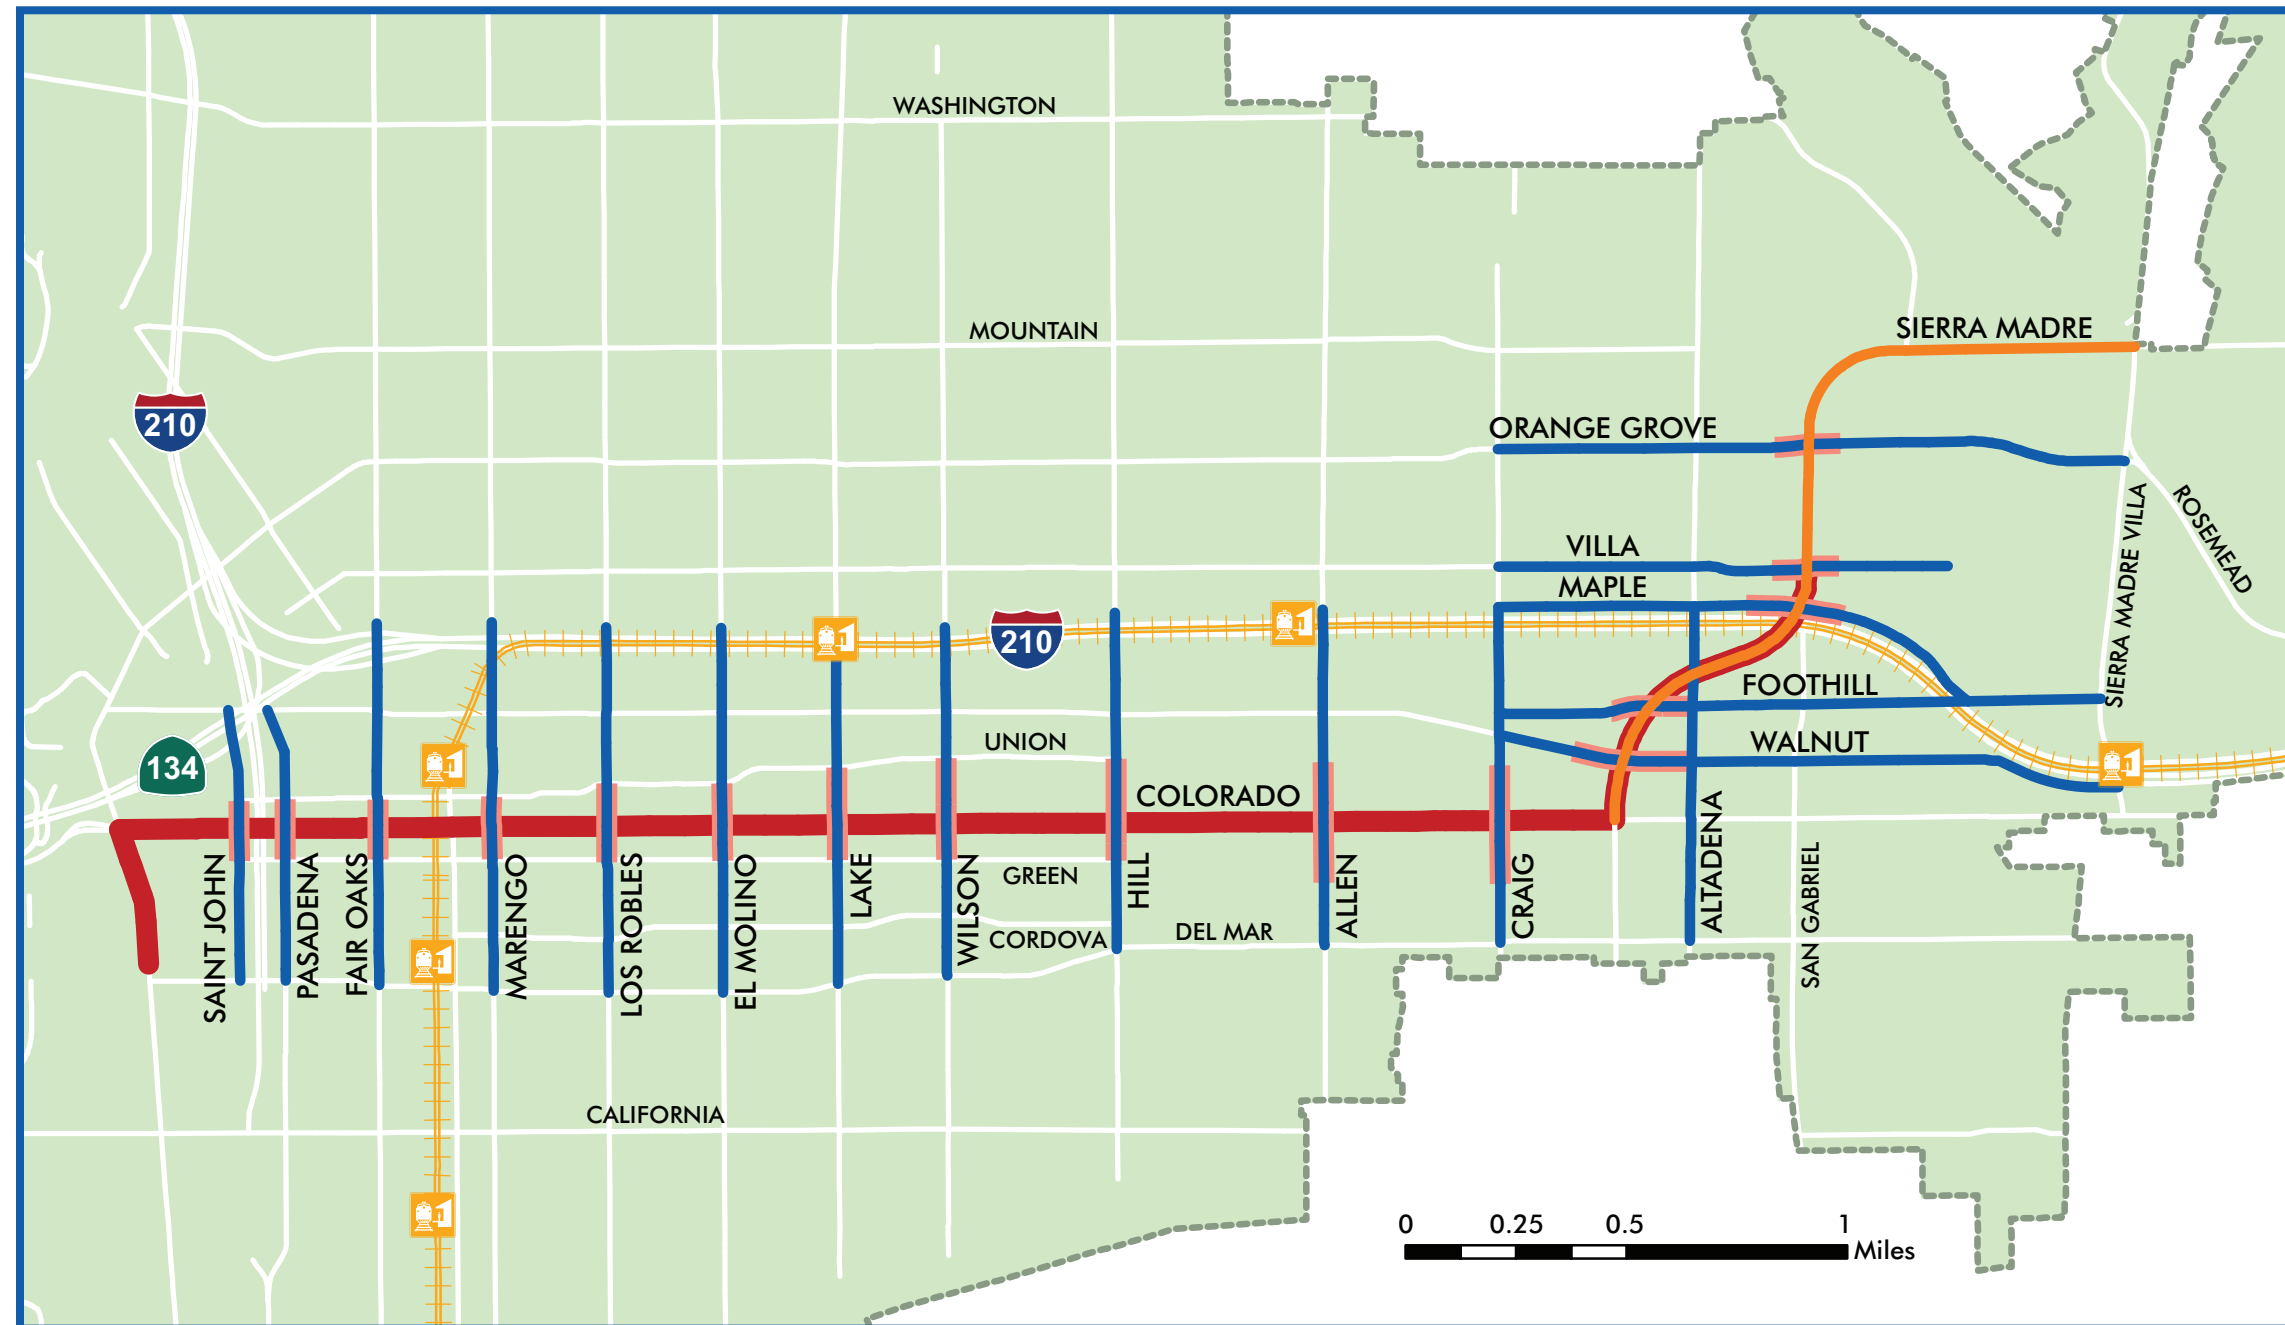

NEW YEAR'S 2023 PARADE ROUTE CLOSURES • JANUARY 1, 2023 - JANUARY 2, 2023

Colorado Boulevard will once again close to motor vehicles earlier than in prior years for the staging of the January 2, 2023 Tournament of Roses Parade. Colorado Blvd. will close beginning at 10:00 pm on Sunday, January 1, 2023 and will remain closed through the conclusion of the staging and clean-up following the parade. The parade route will re-open by 2:00 pm on Monday, January 2, 2023.

Road Closure Hours / Map Key

- █ Parade Route
- █ North/South Crossings
1/1 • 10 pm - 1/2 • 6 am - All Traffic
- █ 1/2 • 6 am - 2pm - Emergency Vehicles Only
- █ Sierra Madre Blvd.
 - > Southbound closed
 - > Northbound travel maintained
1/1 • 10 pm - 1/2 • 6 am
- Gold Line Station
- Freeways

To report suspicious or concerning activity, call Pasadena Police Department at (626) 744-4241. For Emergency Services, please dial 9-1-1.

Simplified Detour Information:

To expedite travel in or thru the downtown, please use Walnut St. or the 210 fwy. for east/west travel north of Colorado Blvd., use Del Mar Blvd. or Cordova St. for east/west travel south of Colorado Blvd., and the crossings noted on the map for north/south travel from 10 pm on 1/1 – 6 am on 1/2.

Merchant Notification:

If you plan to host an event, viewing party, or anticipate vendor deliveries, and your property's access is via Colorado Blvd., please let your guests and vendors know that they must arrive prior to 10:00 pm or park in areas without restricted parking and walk in.