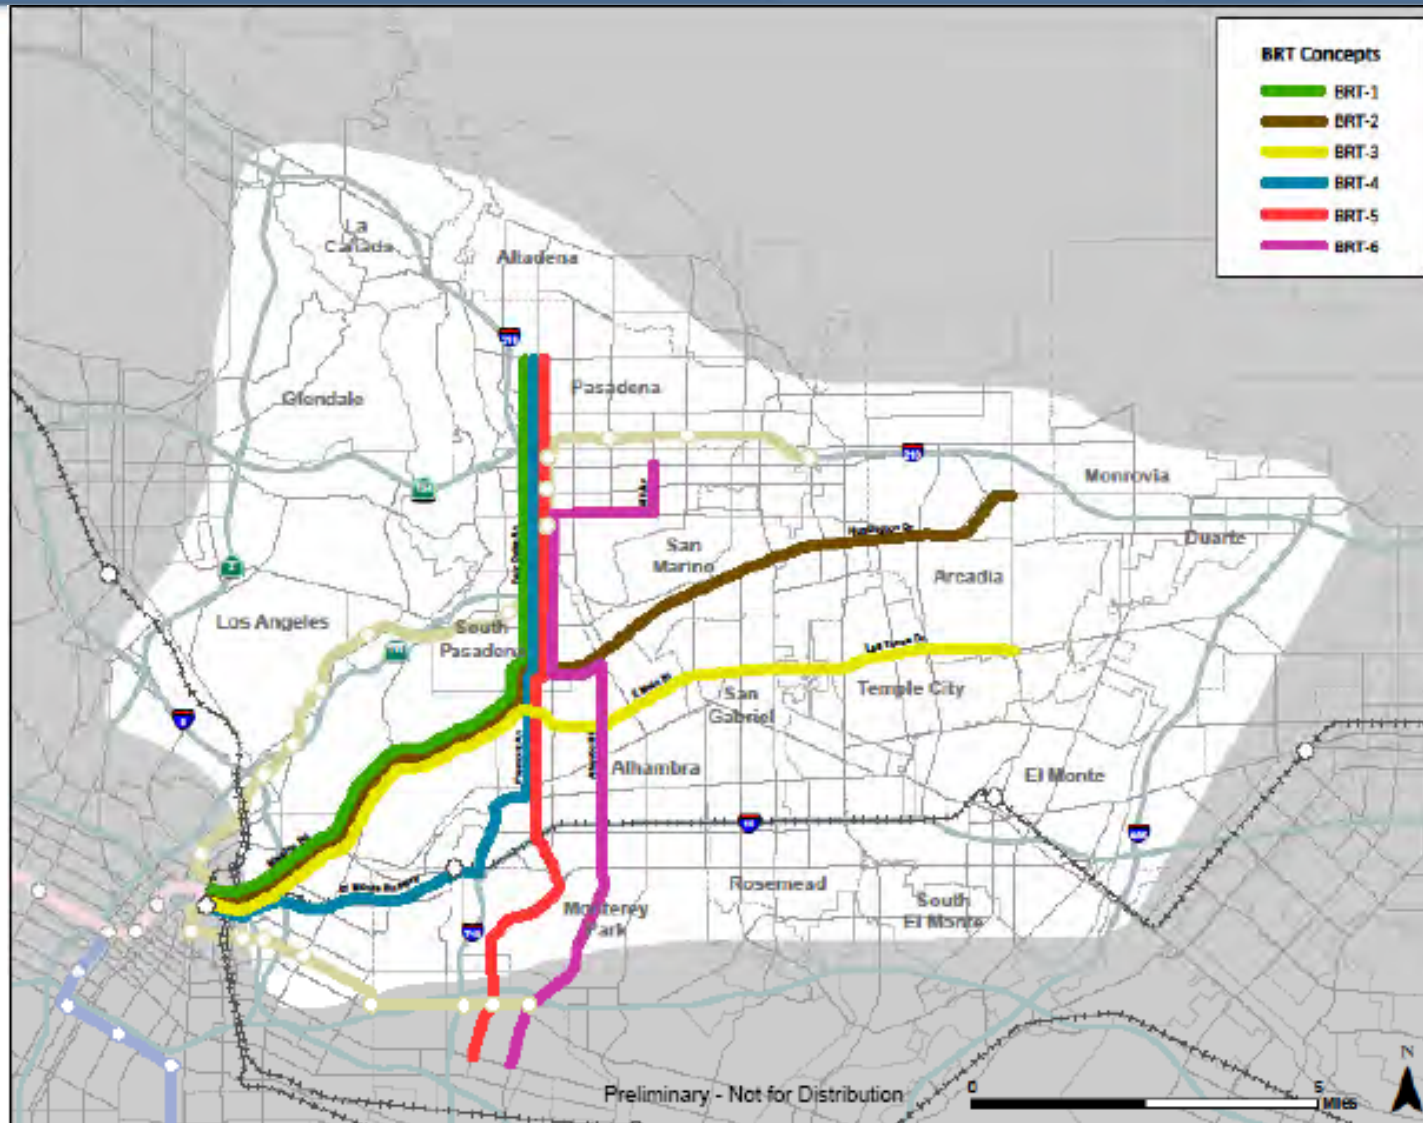

PASADENA

SR 710 Environmental Study

Preliminary - Not for Distribution

Metro Web Sites

- SR- 710 Main Web Site:

[Http://www.metro.net/projects/sr-710-conversations/](http://www.metro.net/projects/sr-710-conversations/)

- Past Meetings:

<http://www.metro.net/projects/sr-710-conversations/sr710-past-meetings/>

Initial Project Study Area

Initial Alternatives - Rail

Initial Alternatives - Bus

Initial Alternatives - Freeway

ENA

Screened Rapid Transit Alts

Screened Hwy/Arterial Alts

Screened – Freeway Alts

Project Schedule