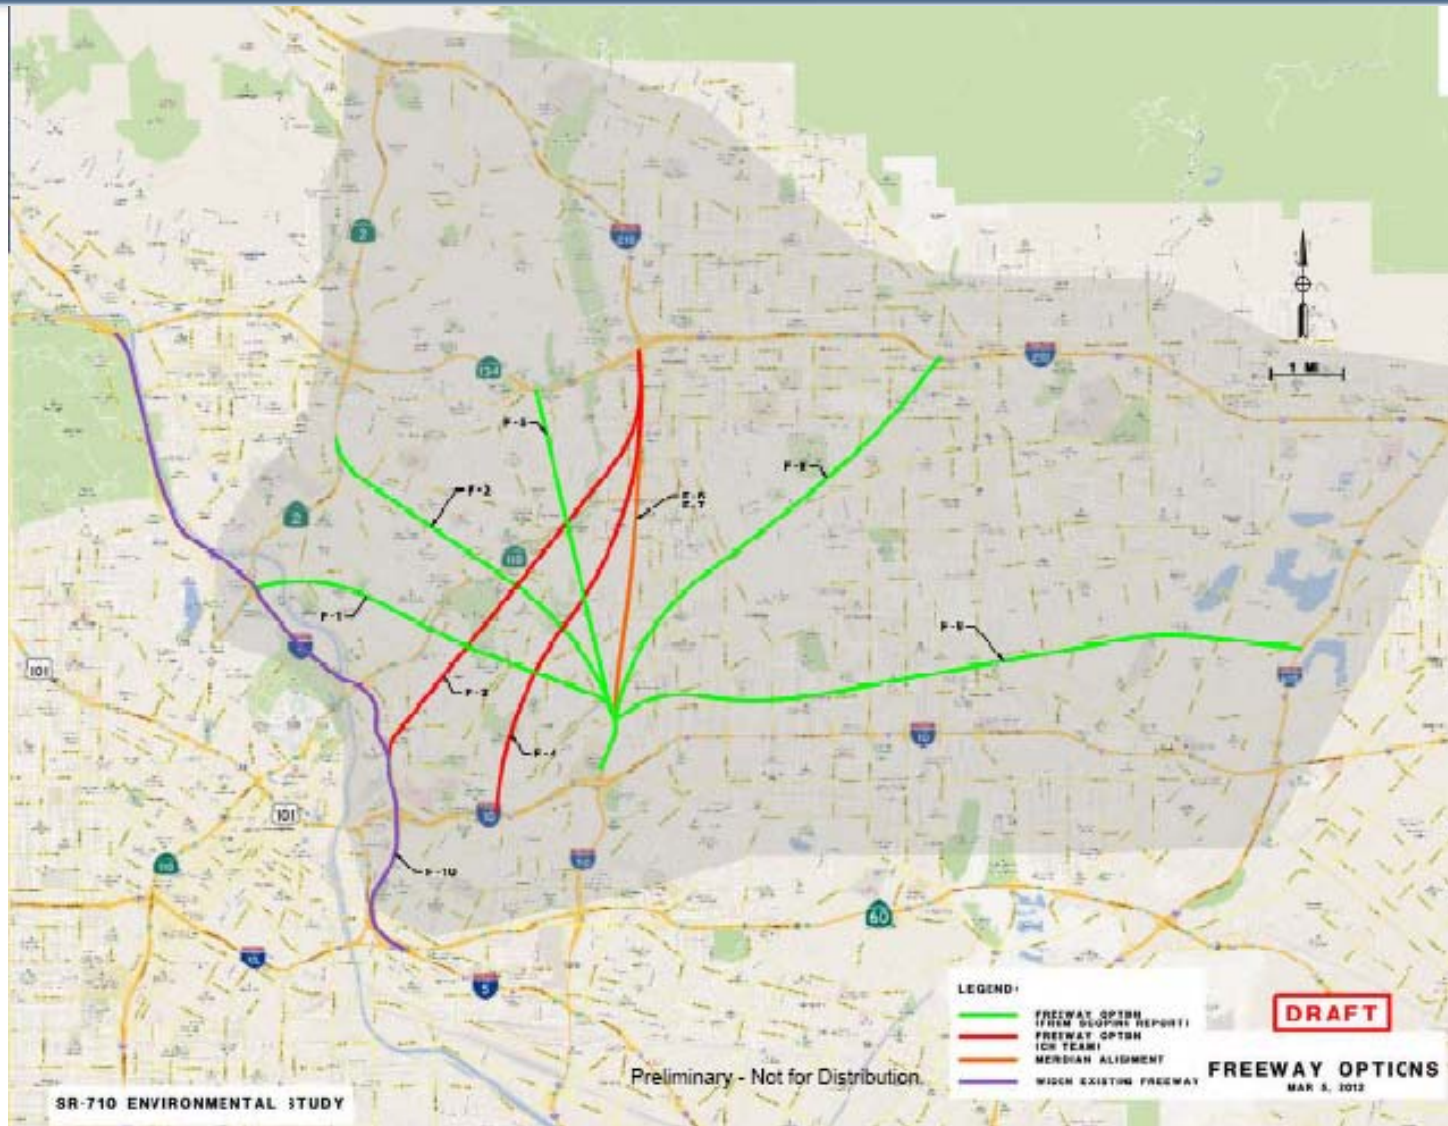

PASADENA

SR 710 Environmental Study

Preliminary - Not for Distribution

Metro Web Sites

- SR- 710 Main Web Site:

[Http://www.metro.net/projects/sr-710-conversations/](http://www.metro.net/projects/sr-710-conversations/)

- Past Meetings:

<http://www.metro.net/projects/sr-710-conversations/sr710-past-meetings/>

Initial Project Study Area

Initial Alternatives - Rail

Initial Alternatives - Bus

Initial Alternatives - Freeway

ENA

Screened Rapid Transit Alts

Screened Hwy/Arterial Alts

Screened – Freeway Alts

Project Schedule