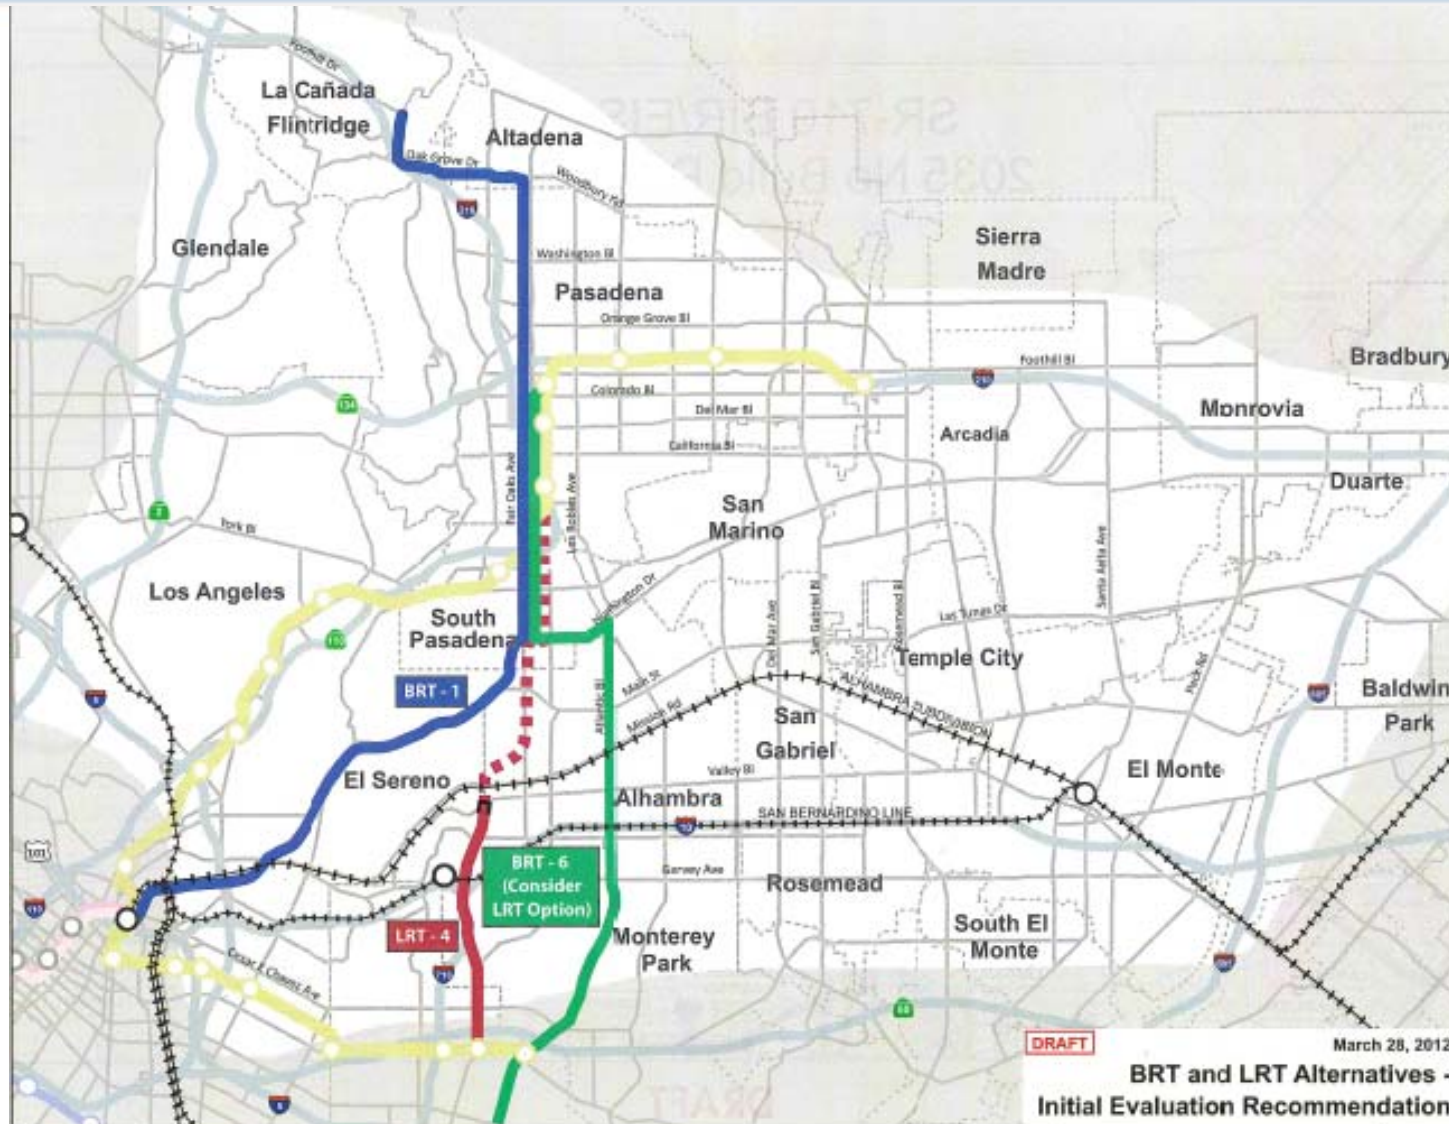

PASADENA

SR 710 Environmental Study

Preliminary - Not for Distribution

Metro Web Sites

- SR- 710 Main Web Site:

[Http://www.metro.net/projects/sr-710-conversations/](http://www.metro.net/projects/sr-710-conversations/)

- Past Meetings:

<http://www.metro.net/projects/sr-710-conversations/sr710-past-meetings/>

Initial Project Study Area

Initial Alternatives - Rail

Initial Alternatives - Bus

Initial Alternatives - Freeway

ENA

Screened Rapid Transit Alts

Screened Hwy/Arterial Alts

Screened – Freeway Alts

Project Schedule