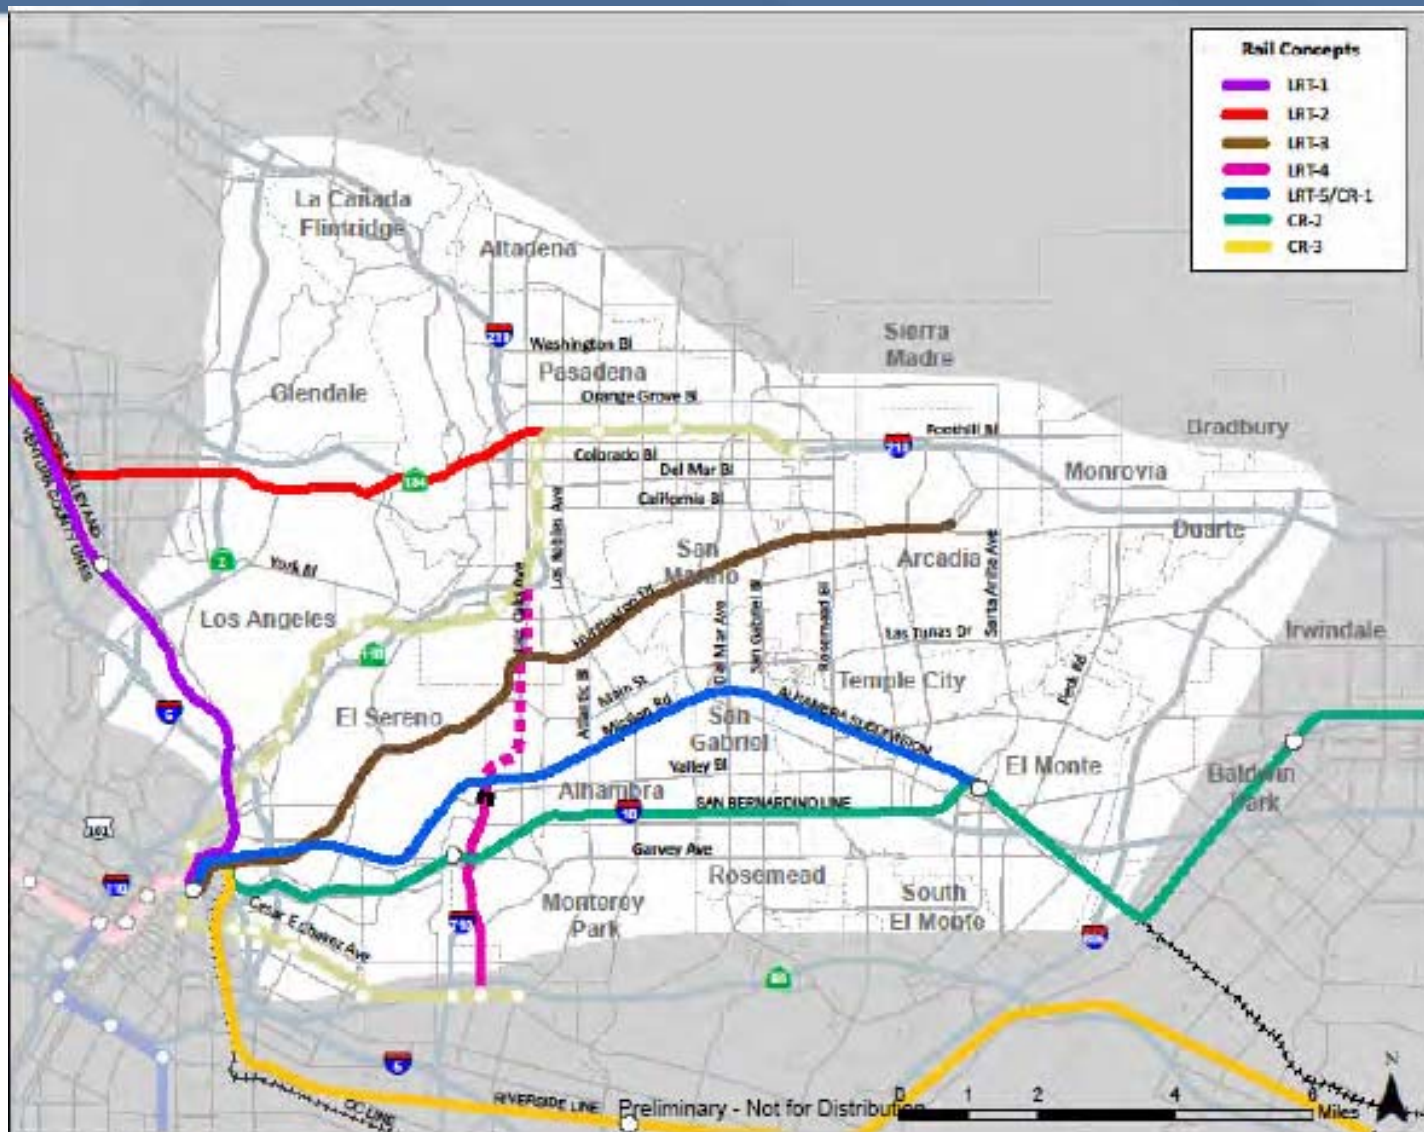

PASADENA

SR 710 Environmental Study

Preliminary - Not for Distribution

Metro Web Sites

- SR- 710 Main Web Site:

[Http://www.metro.net/projects/sr-710-conversations/](http://www.metro.net/projects/sr-710-conversations/)

- Past Meetings:

<http://www.metro.net/projects/sr-710-conversations/sr710-past-meetings/>

Initial Project Study Area

Initial Alternatives - Rail

Initial Alternatives - Bus

Initial Alternatives - Freeway

ENA

Screened Rapid Transit Alts

Screened Hwy/Arterial Alts

Screened – Freeway Alts

Project Schedule