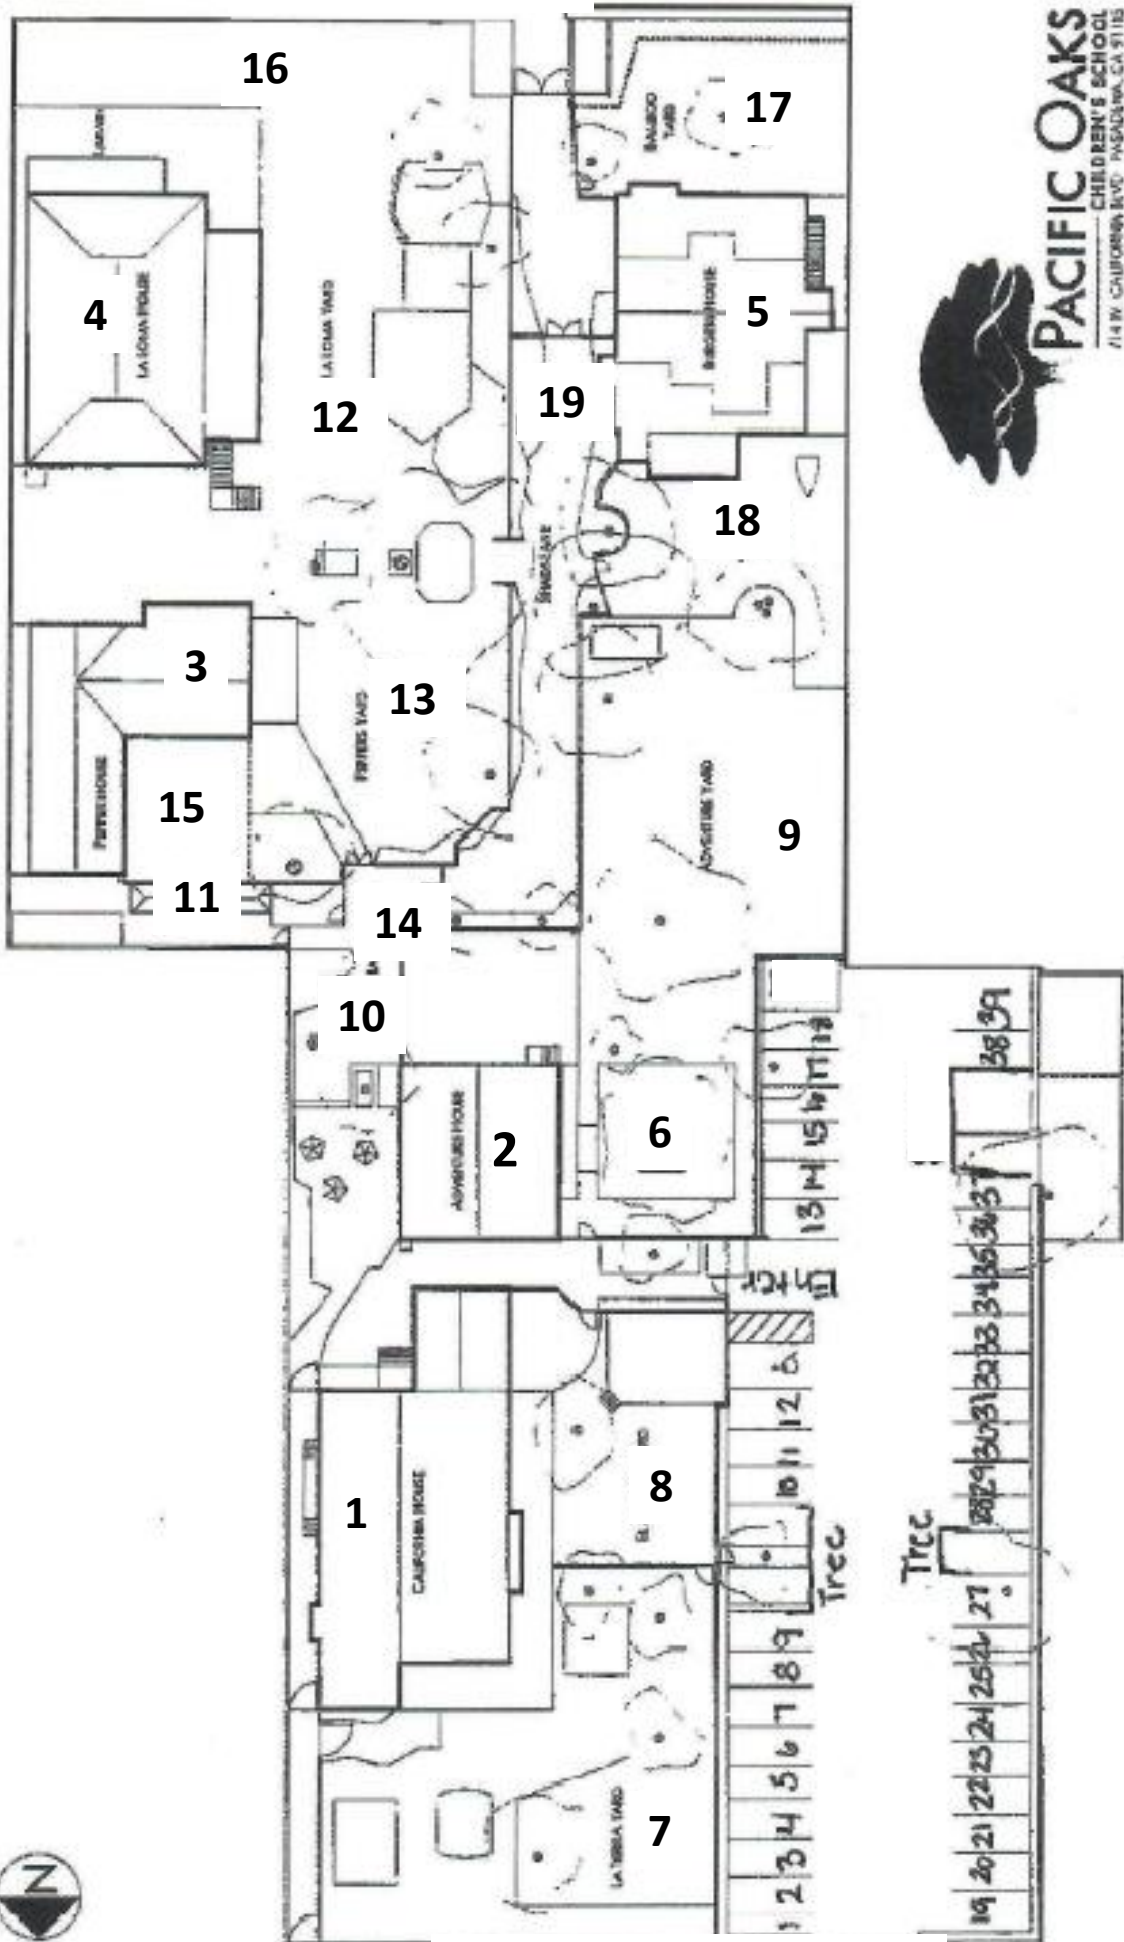

La Loma Road

PACIFIC OAKS
 CHILDREN'S SCHOOL
 714 W. CALIFORNIA BLVD. PASADENA, CA 91105

California Boulevard

Legend

1	California House	6	Sandy Beach (Heritage Square)	11	Art Studio	16	Infant/Toddler Parent Education Yard
2	Adventure House	7	La Tierra Yard	12	La Loma Yard	17	Bamboo Yard
3	Peppers House	8	El Arroyo Yard	13	Peppers Yard	18	Boat Yard
4	La Loma House	9	Adventure Yard	14	Sensory Garden	19	Lower Shady Lane
5	Burgess House	10	Upper Shady Lane	15	Outdoor Classroom		