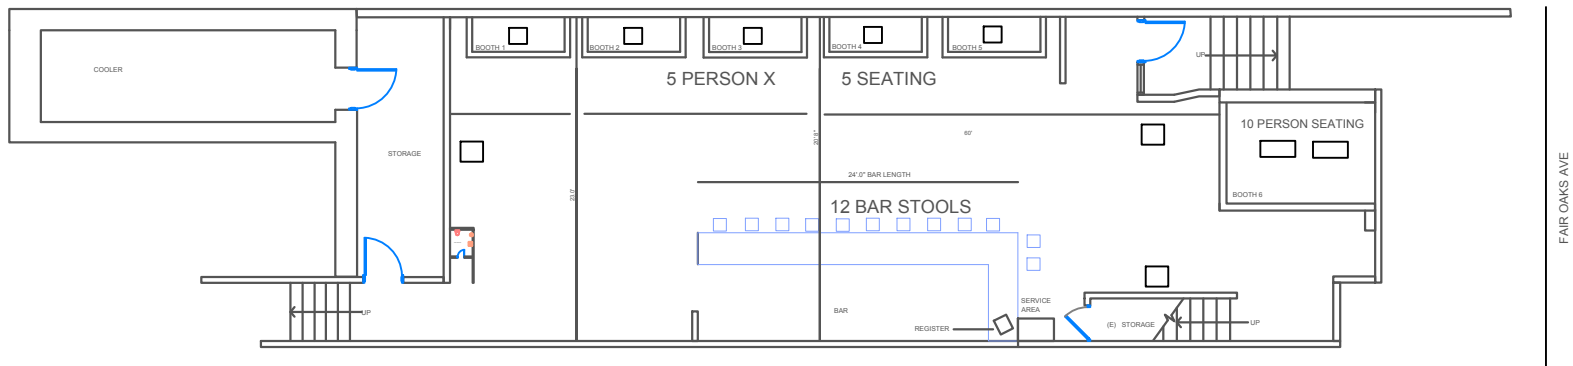

FAIR OAKS AVE

COMMON AREA  
7875 sq ft

60'

35'

3'

3'

3'

DER WOLF PATIO AREA  
400 sq ft

FIRE LANE (TYP)

BAR

PATIO ENTRY

① BASEMENT FLOORPLAN