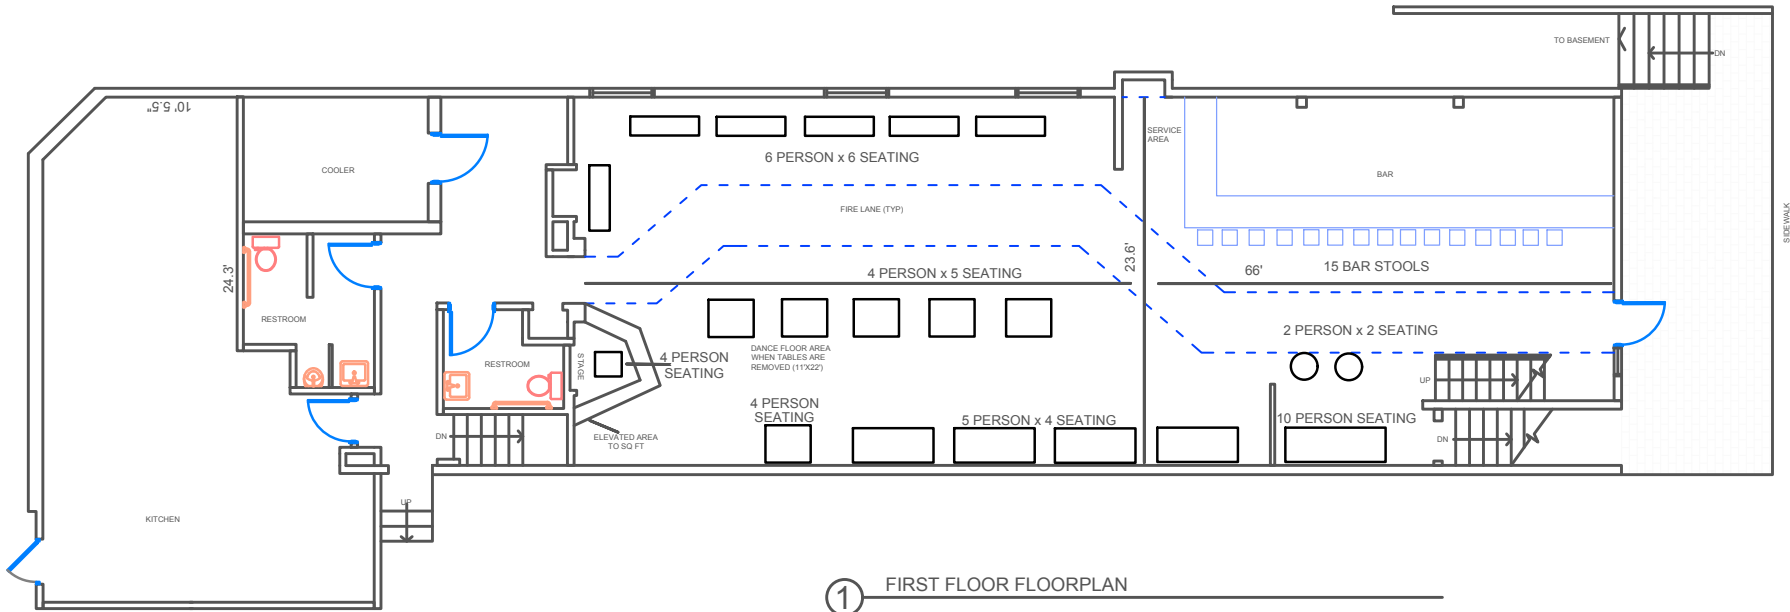

FAIR OAKS AVE

COMMON AREA  
7875 sq ft

60'

35'

3'

3'

3'

DER WOLF PATIO AREA  
400 sq ft

FIRE LANE (TYP)

BAR

PATIO ENTRY

① BASEMENT FLOORPLAN