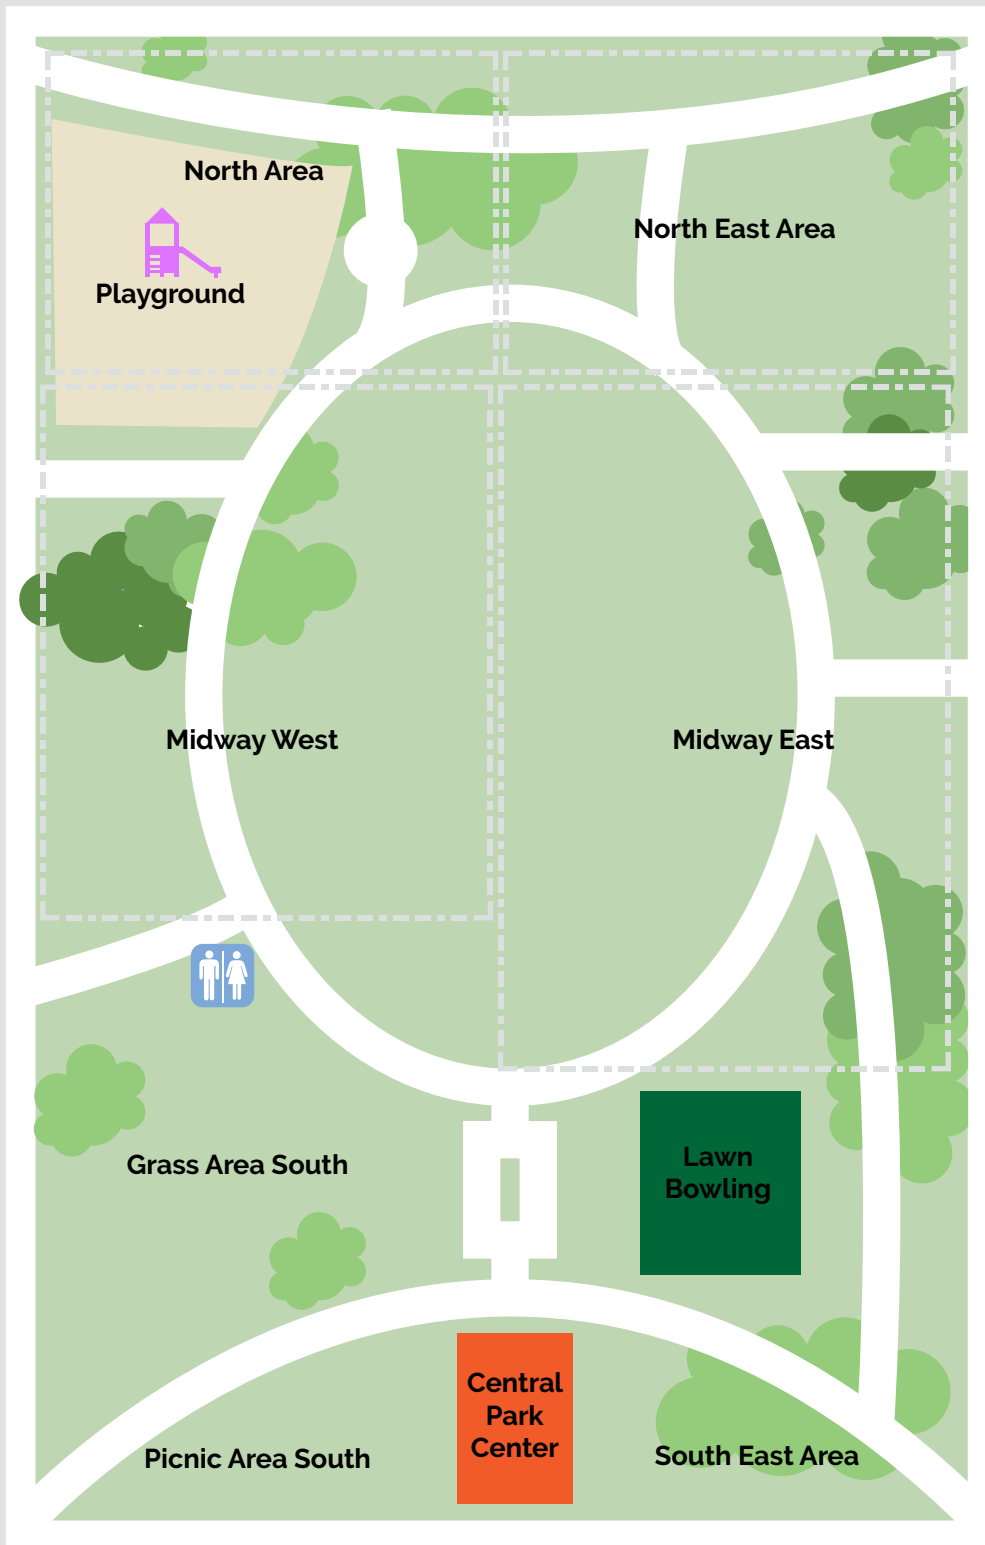

Dayton St.

Fair Oaks Oaks Ave.

Raymond Ave.

Del Mar Blvd.

Central Park

275 South Raymond Ave.
Mon - Sun 6:00 am - 10:00 pm

Reservations:
www.cityofpasadena.net/parks