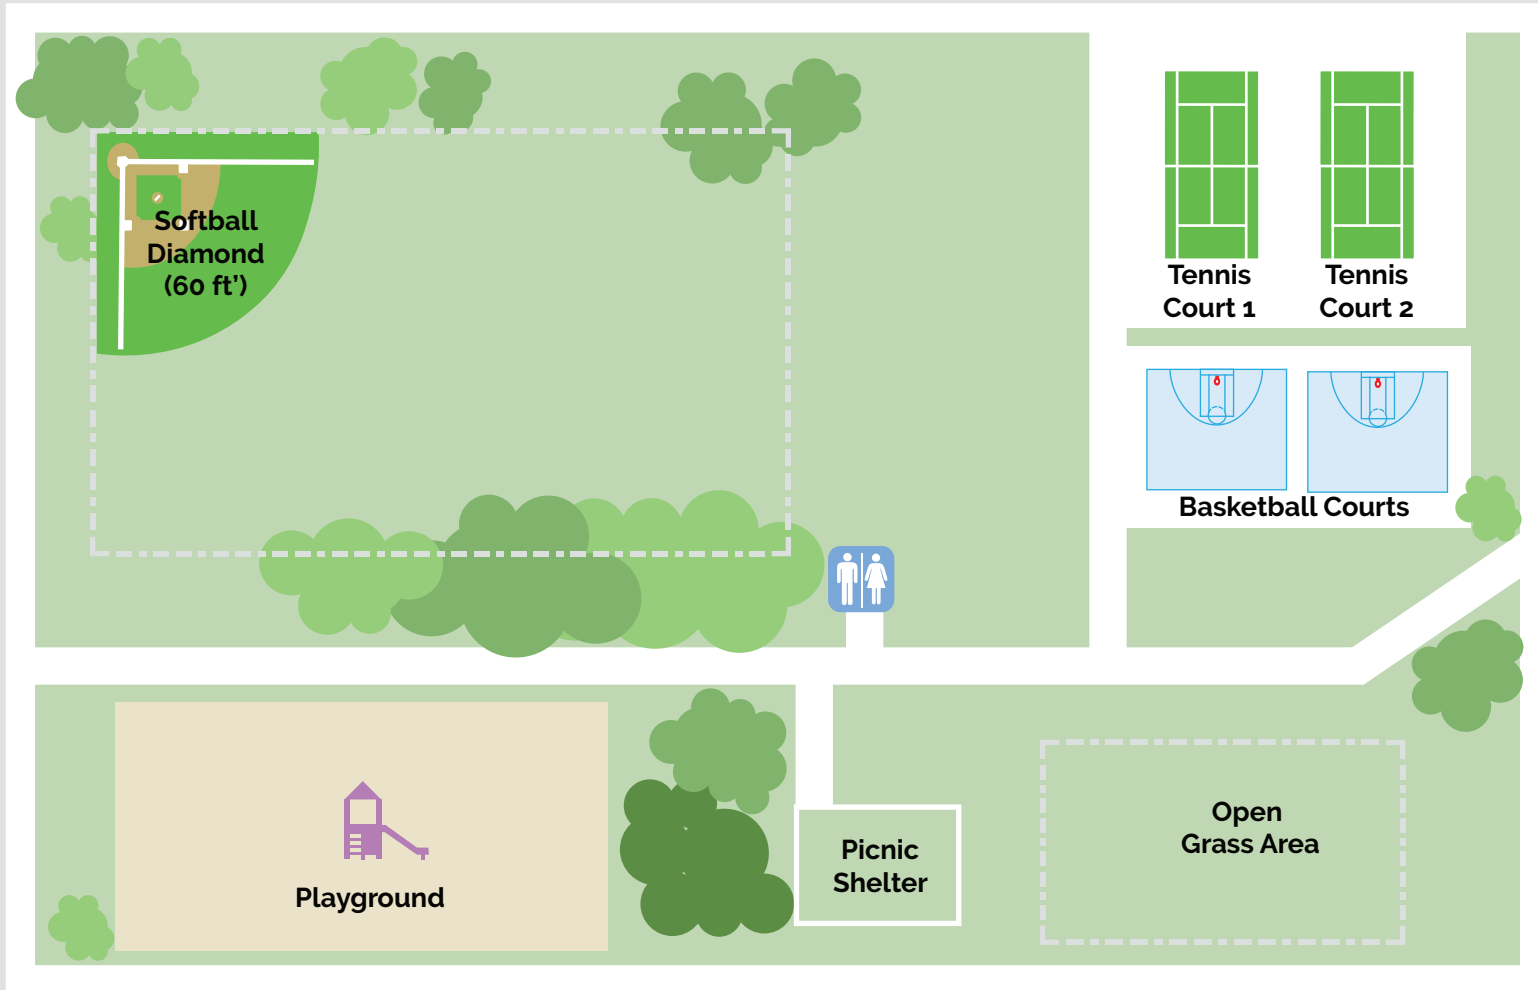

Cordova St.

Michigan Ave.

Chester Ave.

Grant Park

232 S Michigan Ave,
Mon - Sun 6:00 am - 10:00 pm

Reservations:
www.cityofpasadena.net/parks