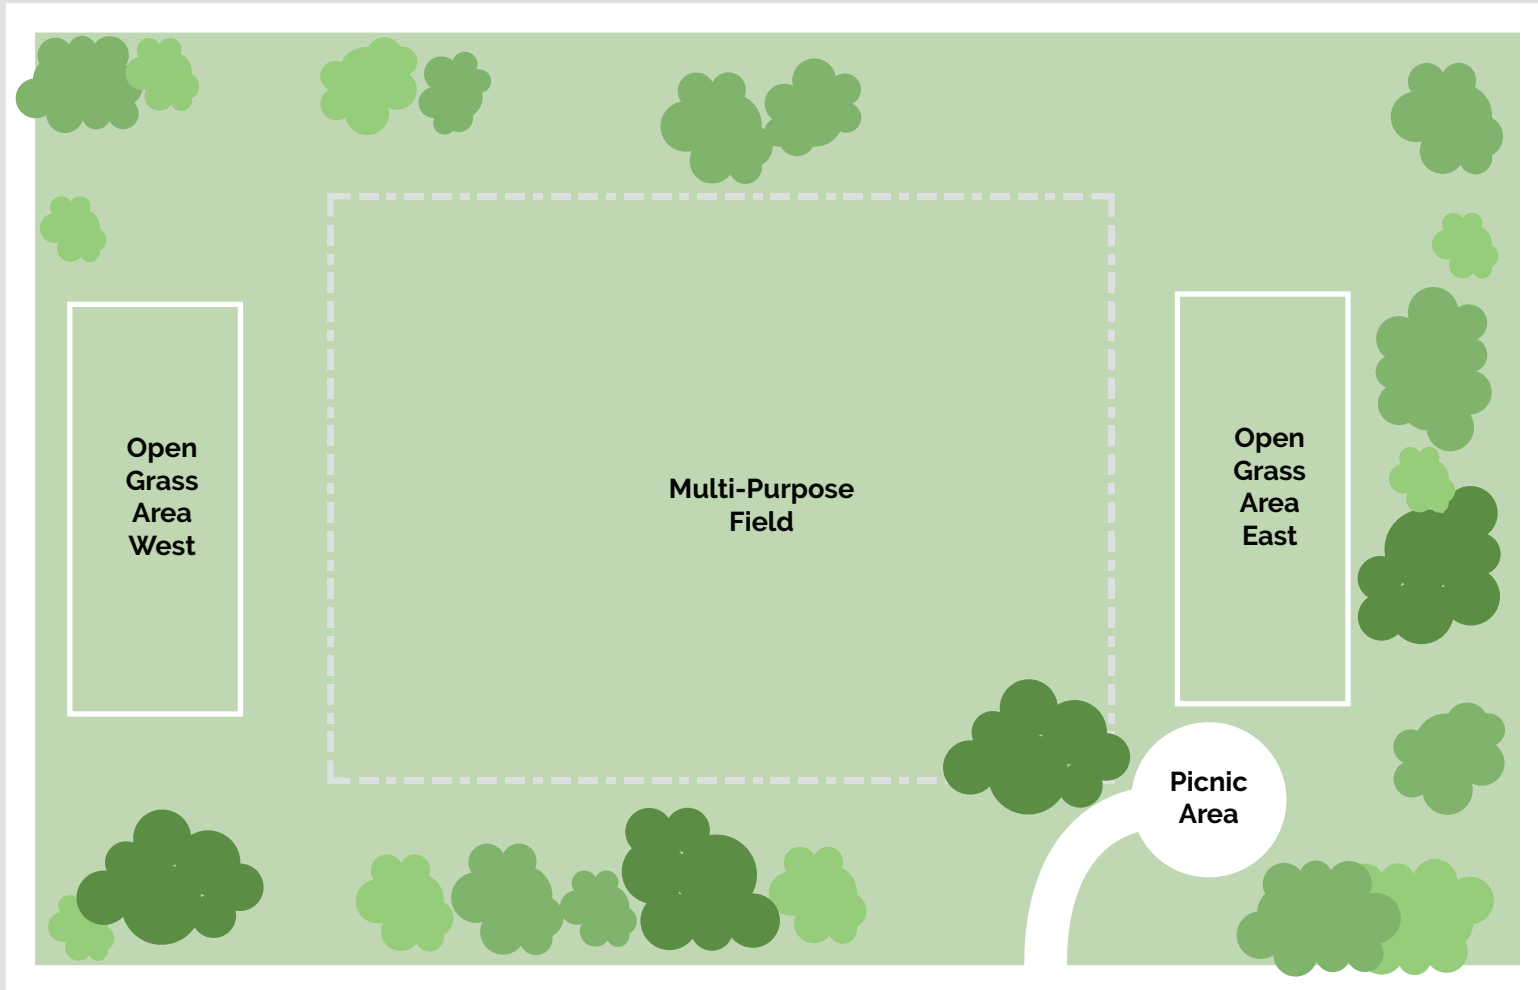

Orange Grove Blvd.

Sunnyslope Ave.

Hermanos St.

Gwinn Park

Orange Grove Blvd & Sunnyslope Ave
Mon - Sun 6:00 am - 10:00 pm

Reservations:
www.cityofpasadena.net/parks