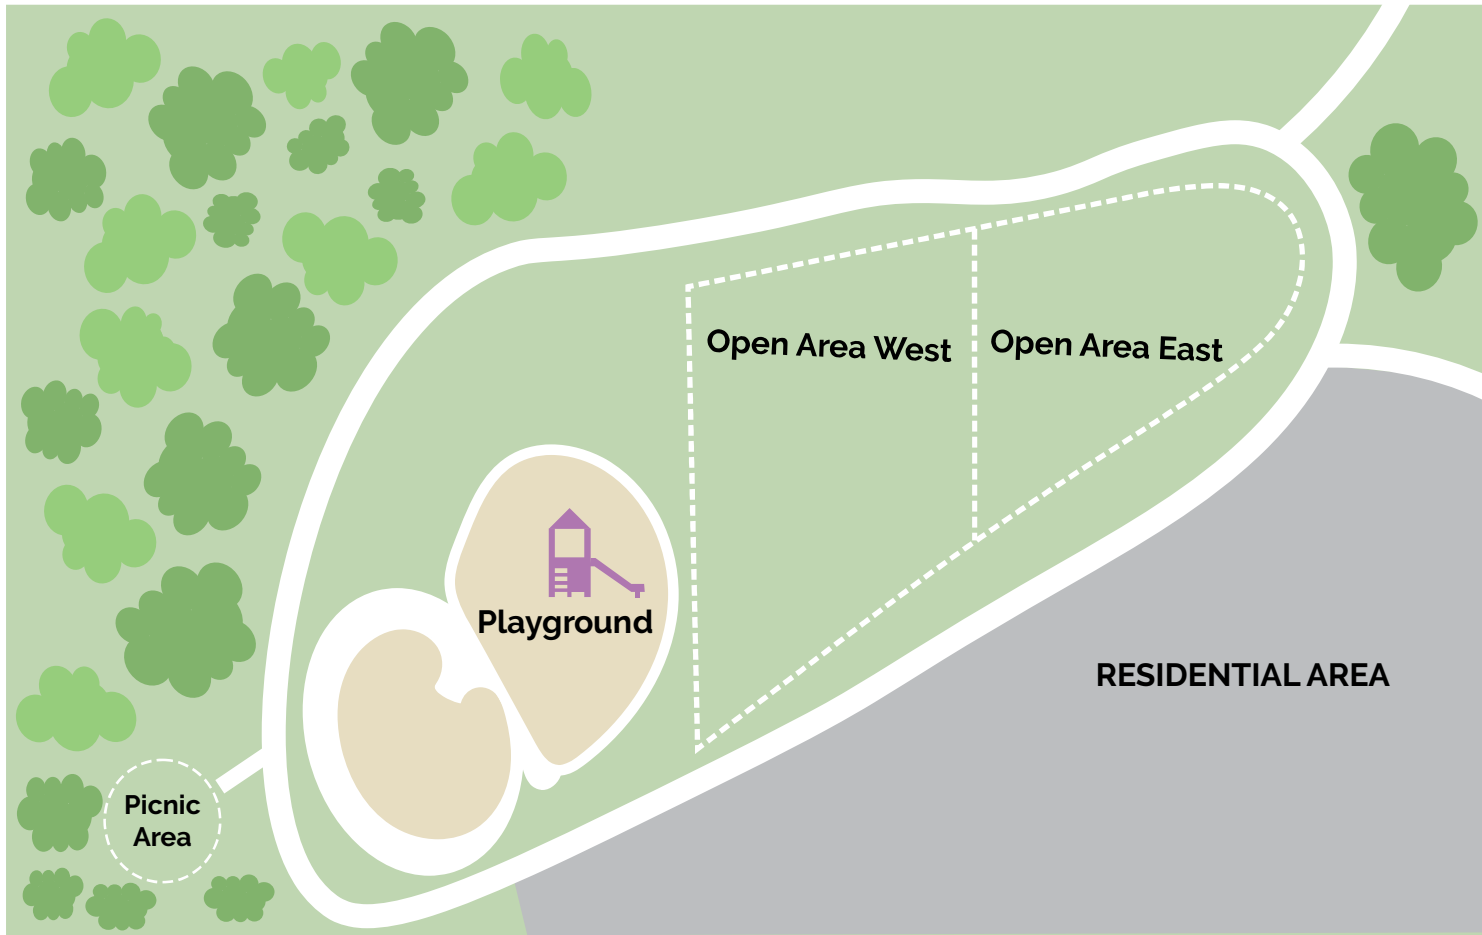

Colorado Blvd.

Melrose Ave.

Annandale Rd.

SAN RAFAEL PARK

W. Colorado Blvd. and Melrose Ave.
Mon - Sun 6:00 am - 10:00 pm

Reservations:
www.cityofpasadena.net/parks