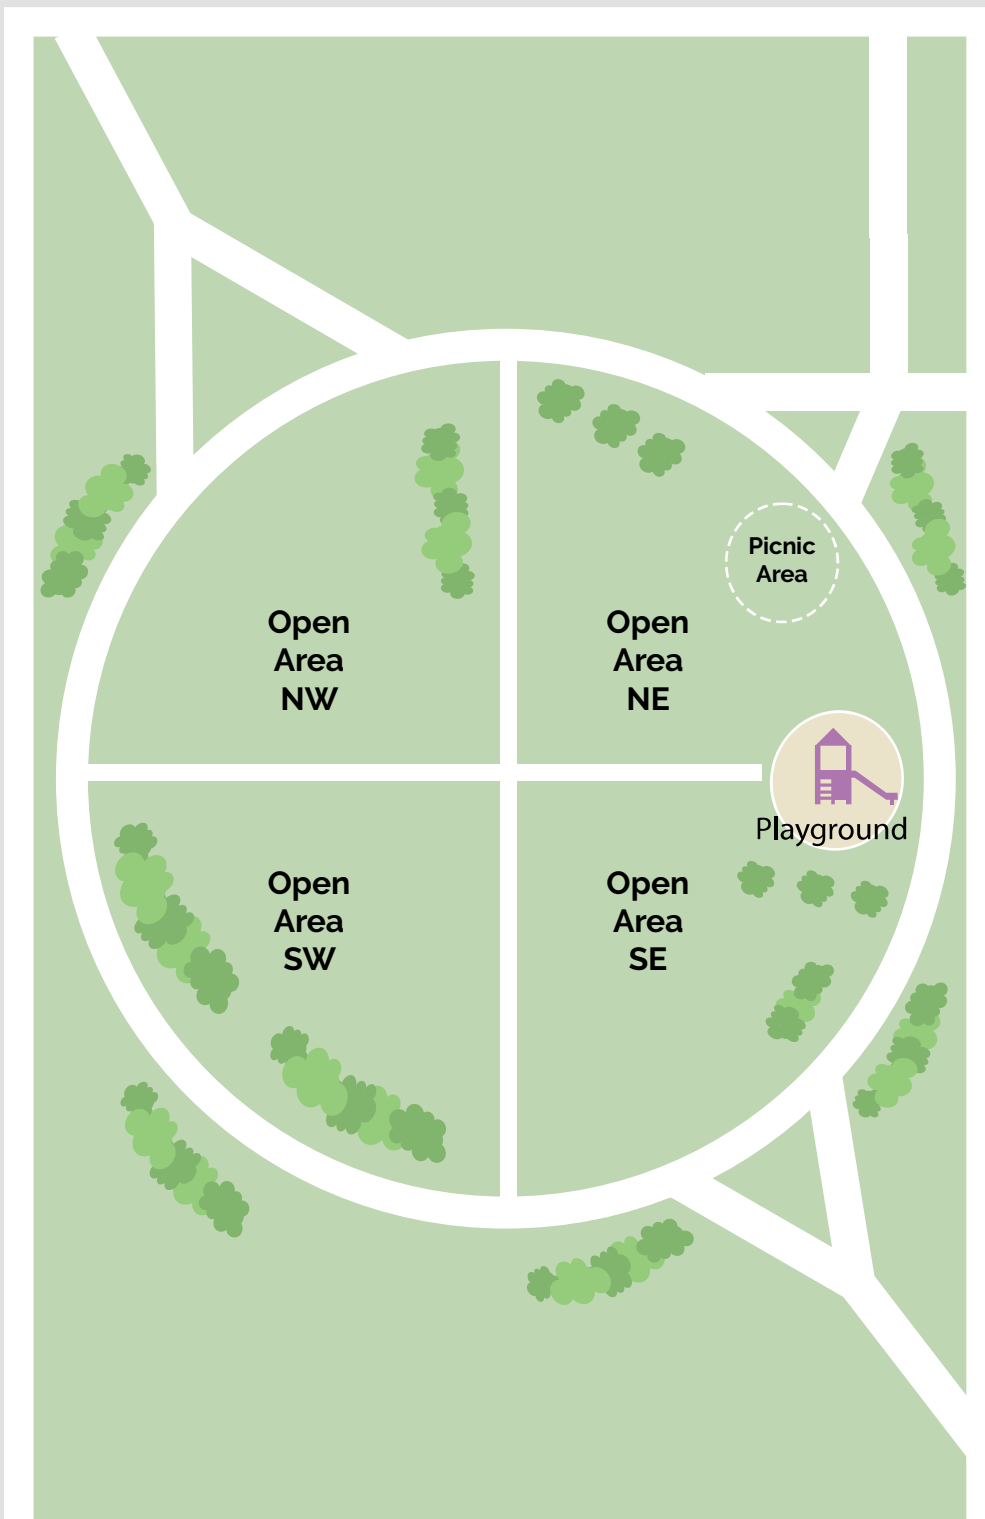

W. California Blvd.

S. St. John Ave.

SINGER PARK

W. California Blvd. and St. John Ave.
Mon - Sun 6:00 am - 10:00 pm

Reservations:
www.cityofpasadena.net/parks