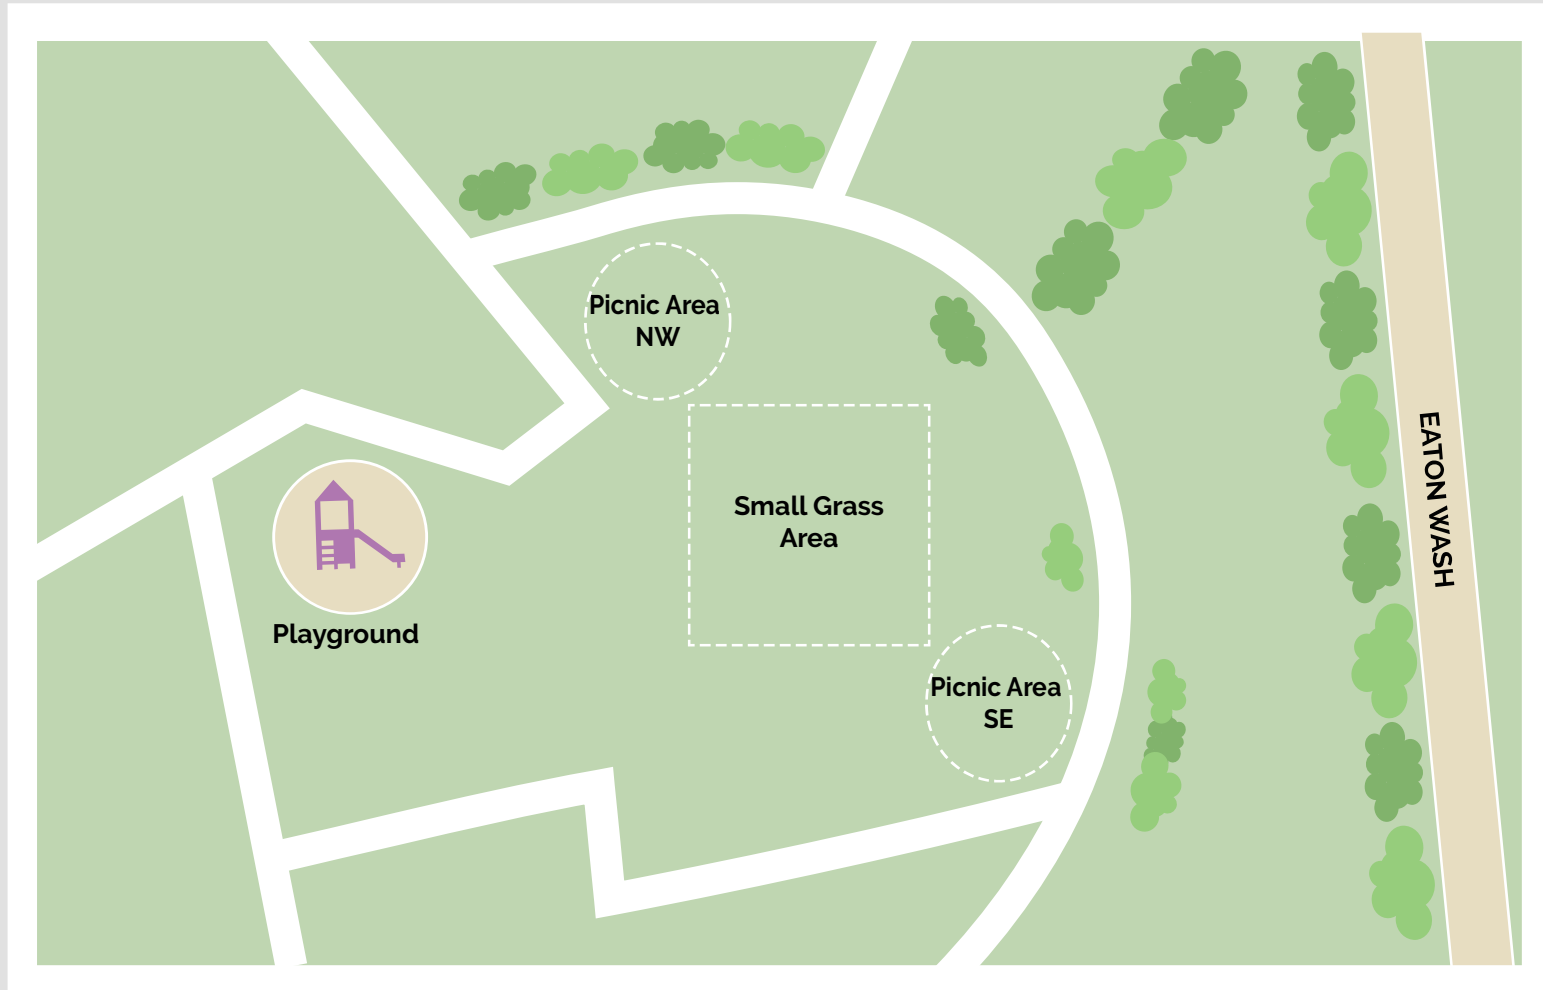

Paloma St.

Sunnyslope Ave.

Orange Grove Blvd.

SUNNYSLOPE PARK

N. Sunnyslope Ave.
Mon - Sun 6:00 am - 10:00 pm

Reservations:
www.cityofpasadena.net/parks