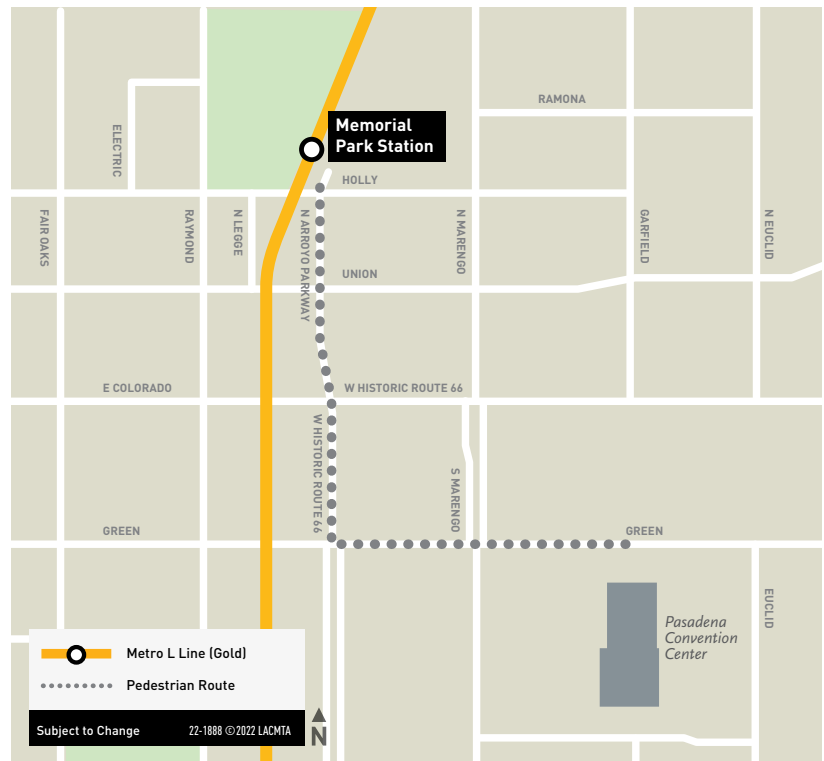

On the Move

RIDERS PROGRAM

6TH ANNUAL Older Adult Transportation Expo

Time to Reconnect and Rediscover Your Community

Wednesday, June 29, 2022

9am – 2pm (doors open at 8:30am)

Pasadena Convention Center

300 East Green St
Pasadena, CA 91101

RSVP to this free event!

Join Metro's **On the Move Riders Program** in partnership with AARP CA for the 6th Annual Older Adult Transportation Expo. Whether you are new to public transportation or a seasoned traveler, there will be opportunities to learn for everyone!

Register today by visiting otmrp-expo2022.eventbrite.com, calling 213.922.2299 or by emailing onthemove@metro.net. **The deadline to RSVP for this free event is June 22, 2022.**

Plan your trip on public transportation by calling Metro at 323.466.3876 or by visiting metro.net. Daily parking rates at the Pasadena Convention Center range between $15–$30.

All Metro events are accessible to persons with disabilities. ADA accommodations and interpretation are available by calling 213.922.2299 at least 72 hours in advance.