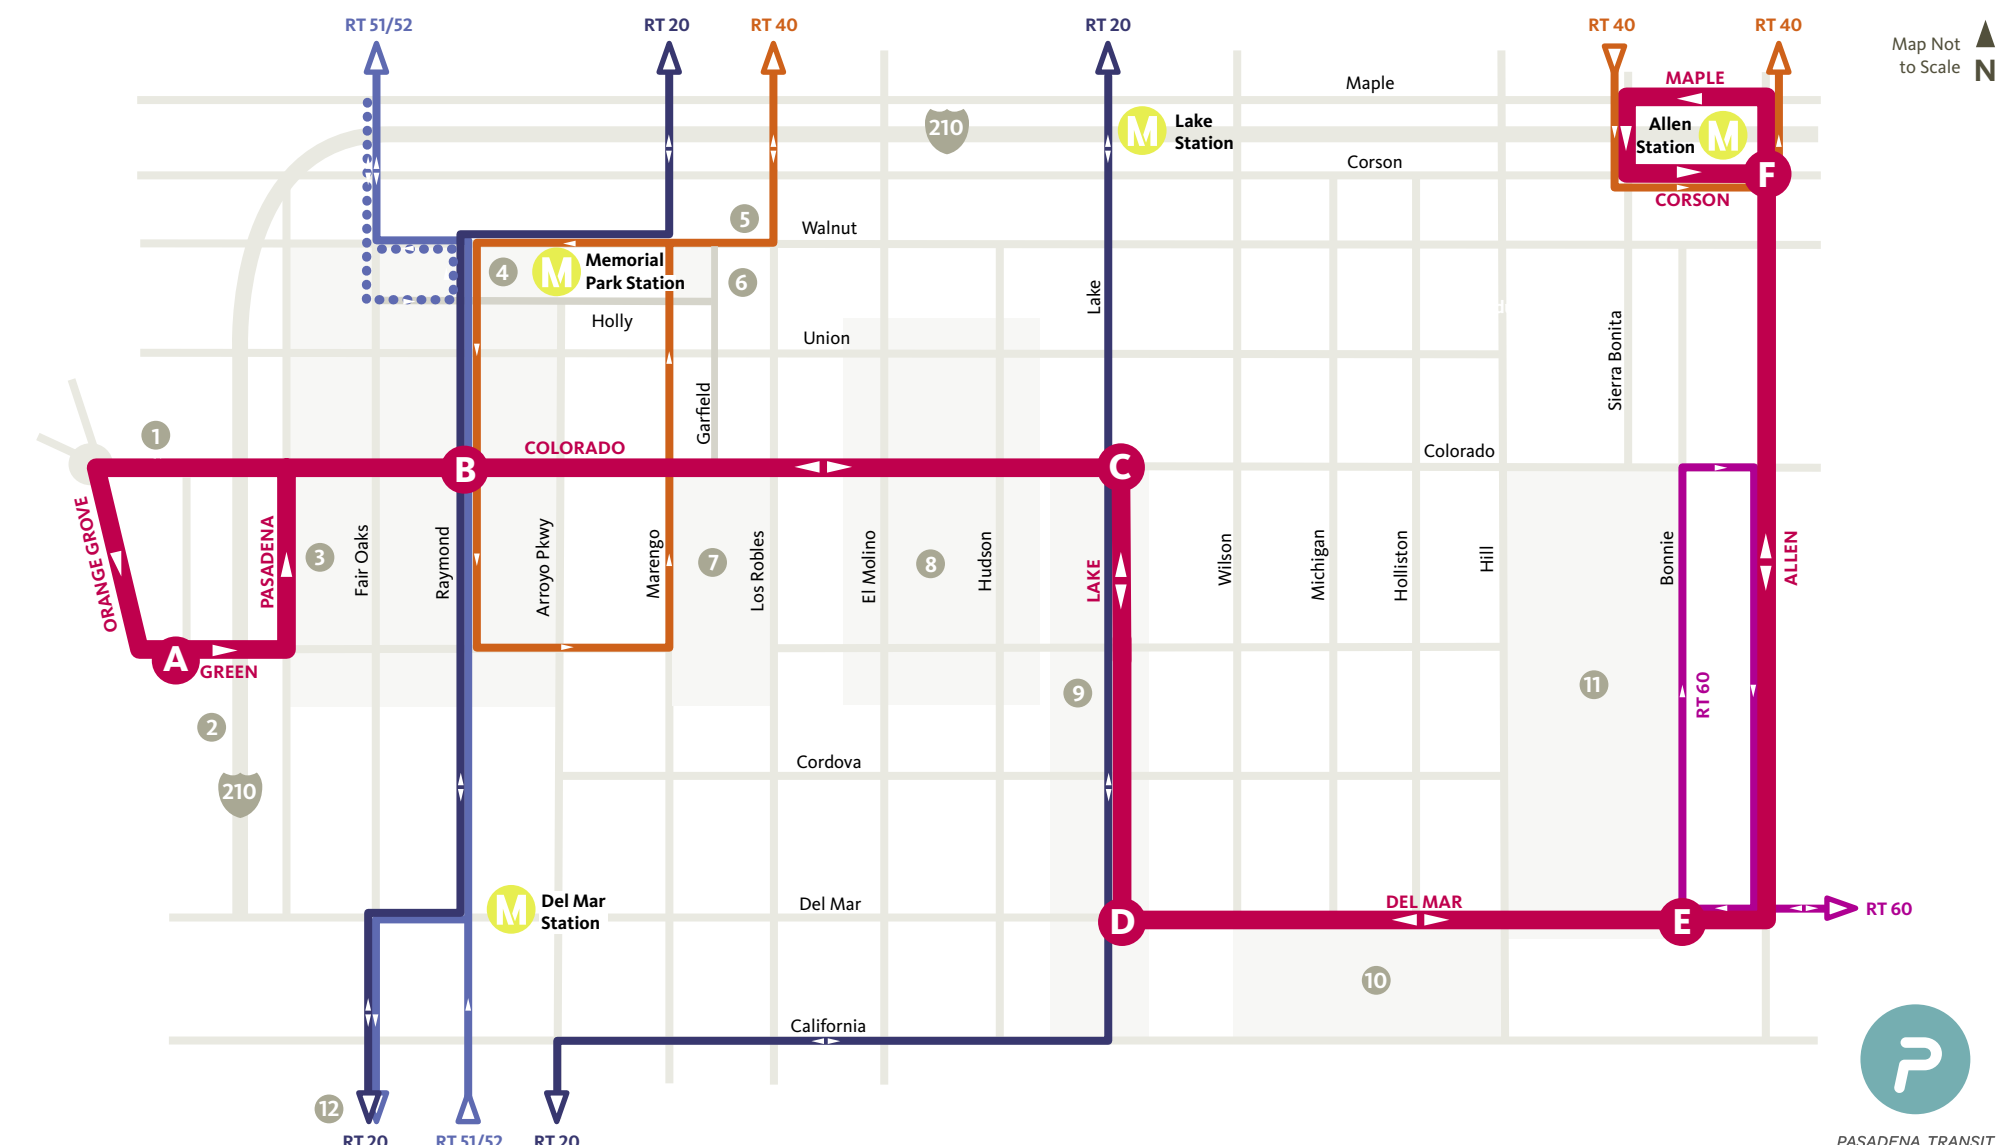

Passes Accepted on Pasadena Transit

1. EZ Transit Pass* Access Services ID
   - MetroLink Pass/Tickets
2. For information on how to purchase an EZ Transit Pass contact Metro at (323) GOMETRO, (323) 466-3876 or www.metro.net. The EZ Transit Pass is good for unlimited local travel on many public transit carriers in LA County

Transfers onto Pasadena Transit

1. Local (Pasadena Transit Buses Only) ..... free
   - Full/Youth Inter-agency ..... 25 cents
   - Senior/Disabled Inter-agency ..... 10 cents
2. Metro Buses & Metro A (Gold) Line, Foothill Transit

No Pasadena Transit service on the following holidays

- New Year's Day Labor Day
- Memorial Day Thanksgiving Day
- Independence Day (July 4th) Christmas Day

Route 10 Schedule & Map

Service Between

- Allen Station
- Pasadena City College (PCC)
- Caltech
- Old Pasadena

Metro A (Gold) Line Stations

- Allen Station
- Memorial Park Station

SATURDAY & SUNDAY SERVICE

Effective June 2024

Call 511/Go511.com For Real Time Transit Information

TAP Cards Accepted

All Buses Equipped With Bike Racks

Access Is Available

No Smoking In Bus Zones PMC 8.78.071 (A)

Serving Pasadena Since 1994

Pasadena Transit Schedule and Real Time Information

Call 511/Go511.com

Administrative Office Transit Division
Department of Transportation
City of Pasadena
221 East Walnut Street, Suite 210
Pasadena, CA 91101
(626) 744-4055 • www.pasadenatransit.net

10

- **Routes:** 10 (Green), 20 (Blue), 40 (Orange), 51/52 (Light Blue), 51 (Light Blue), 60 (Purple)
- **Rail:** METRO A (Gold) Line Station
- **Time Points:** A (Green & Terrace Dr), B (Colorado & Raymond), C (Lake & Colorado), D (Lake & Del Mar), E (Del Mar & Bonnie), F (Allen & Corson)
- **Points of Interests:** 1 Norton Simon Museum, 2 Ambassador Auditorium, 3 Old Pasadena, 4 Pasadena Senior Center, 5 Central Library, 6 City Hall, 7 Paseo Colorado/Pasadena Conference Center, 8 Playhouse District, 9 South Lake Business District, 10 California Institute of Technology (Caltech), 11 Pasadena City College (PCC), 12 Huntington Memorial Hospital

East TO PASADENA CITY COLLEGE - ALLEN A (GOLD) LINE STATION West TO PASADENA CITY COLLEGE - OLD PASADENA