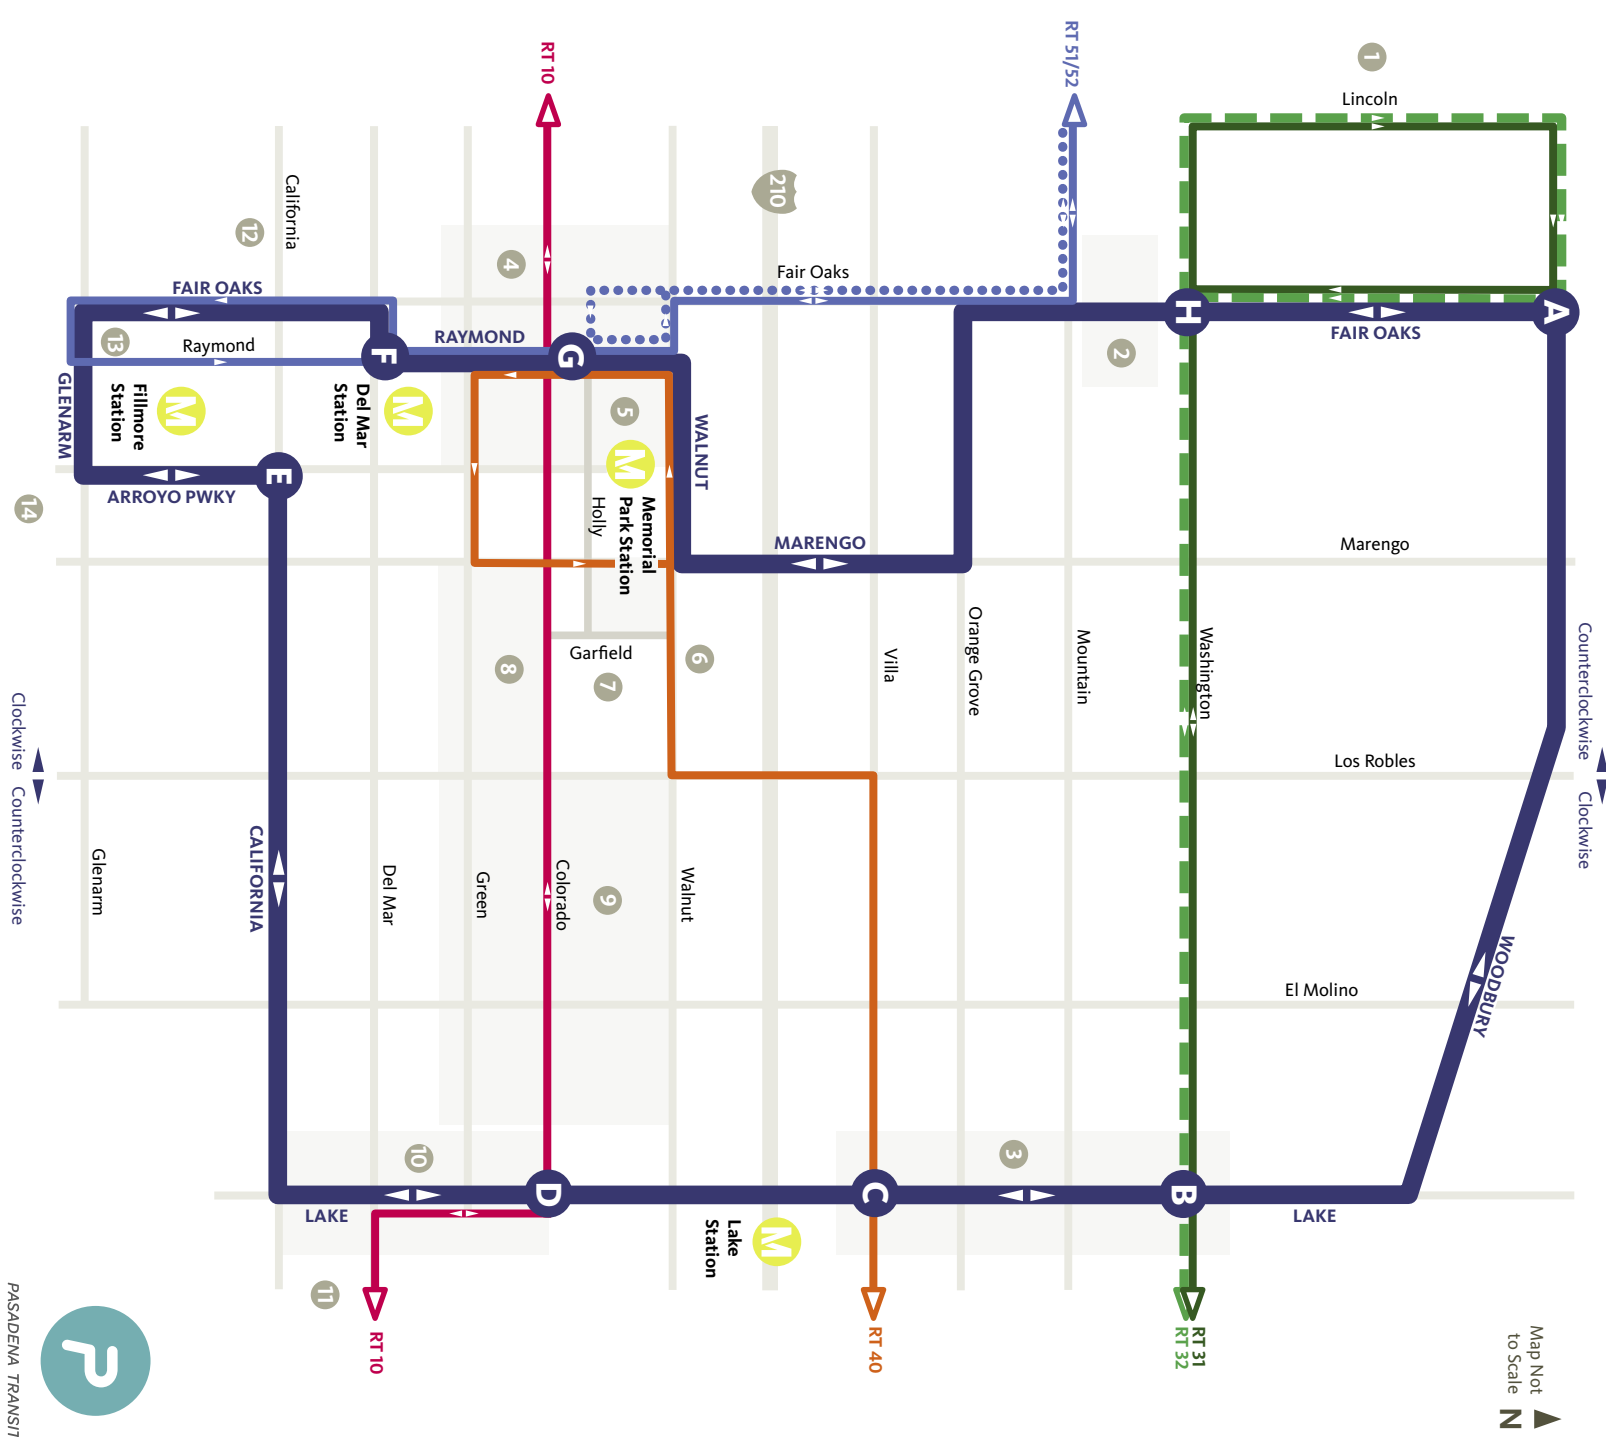

20

Map Notes

Routes

- 10 (Red)
- 20 (Blue)
- 31 (Green)
- 32 (Orange)
- 40 (Purple)
- 51 (Light Blue)
- 52 (Dark Blue)

Rail

- M (Yellow) METRO A (Gold) Line Station

Time Points

- A Woodbury & Fair Oaks
- B Lake & Washington
- C Lake & Villa
- D Lake & Colorado
- E Arroyo Pkwy & California
- F Raymond & Del Mar Sta.
- G Raymond & Holly
- H Fair Oaks & Washington

Points of Interest

- 1 Muir High School
- 2 Jackie Robinson Park/Center
- 3 N. Lake Business District
- 4 Old Pasadena
- 5 Pasadena Senior Center
- 6 Central Library
- 7 City Hall
- 8 Paseo Colorado/ Pasadena Conference Center
- 9 Playhouse District
- 10 S. Lake Business District
- 11 Caltech
- 12 Huntington Memorial Hospital
- 13 Art Center College of Design South Campus
- 14 Blair High School