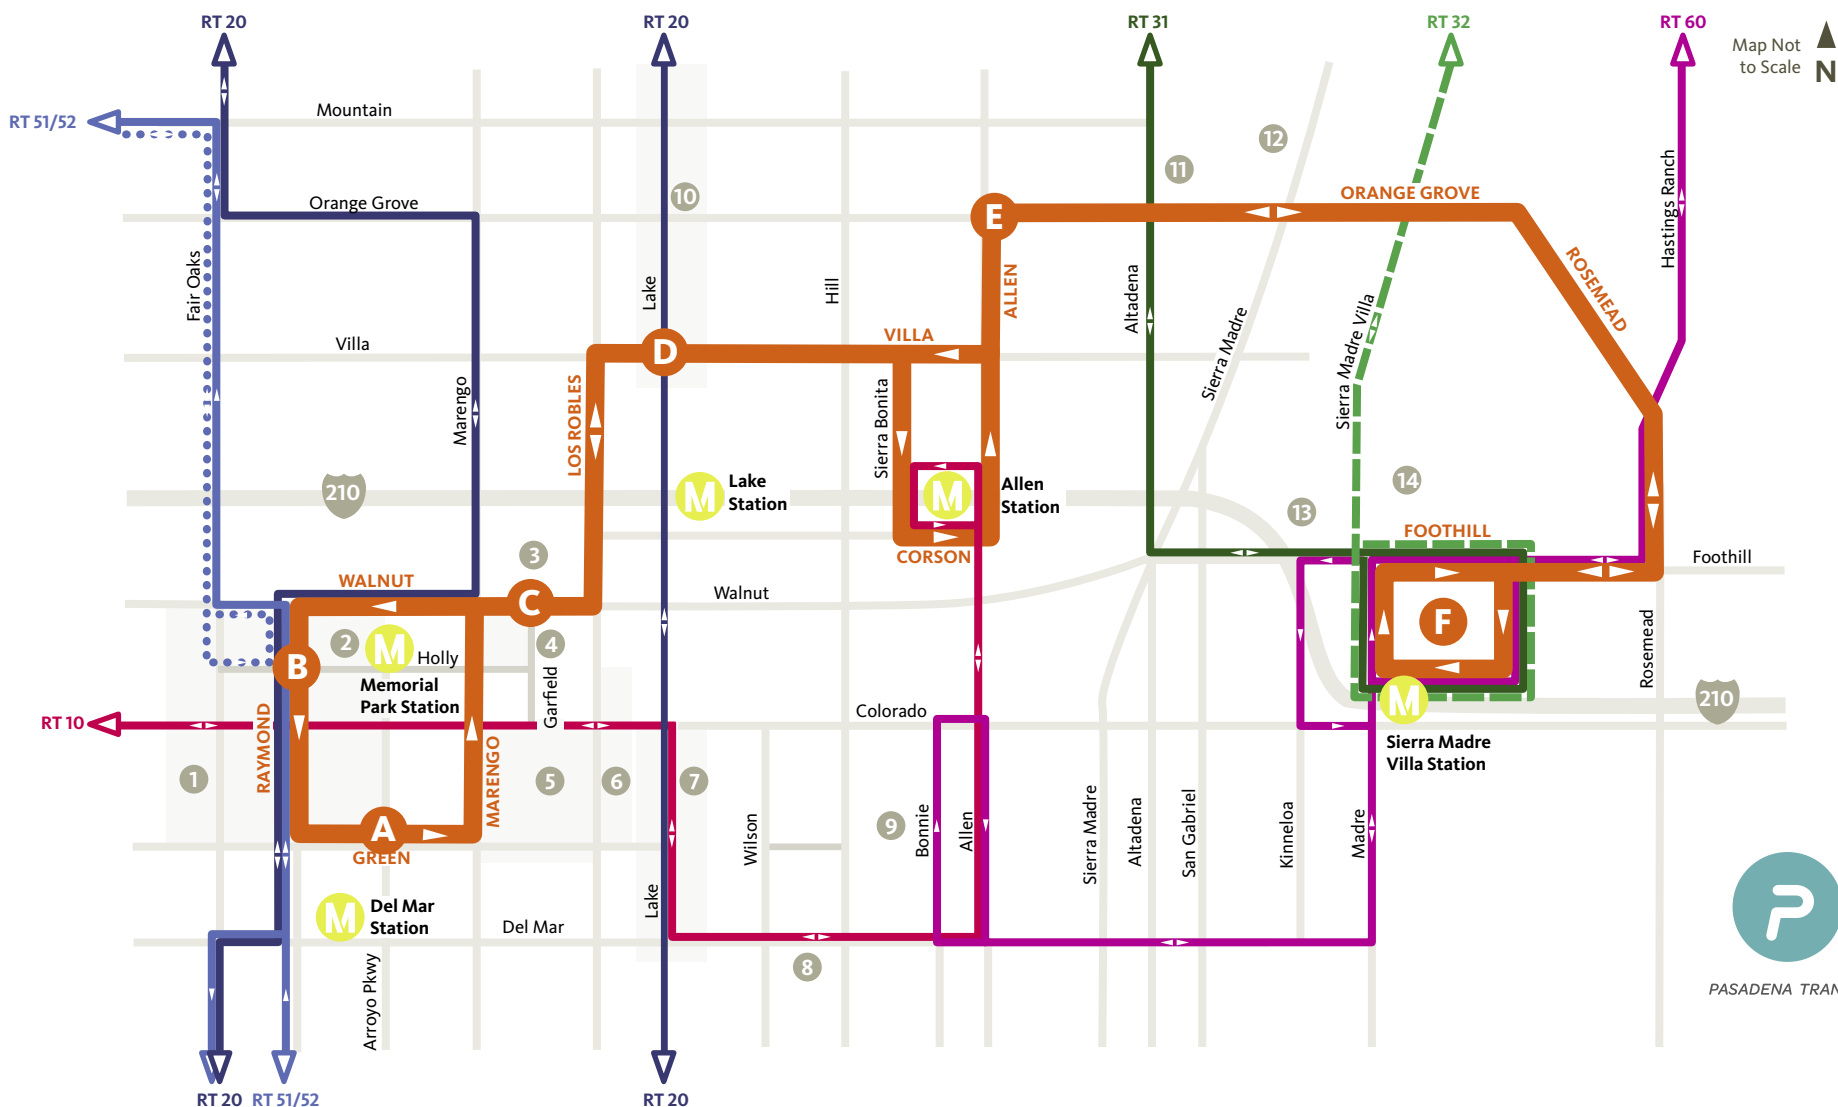

Map Notes

Routes	Rail	Time Points	Points of Interests
10	M	A Green & Arroyo Pkwy	1 Old Pasadena
20	M	B Raymond & Holly	2 Pasadena Senior Center
31	M	C Walnut & Garfield	3 Central Library
32	M	D Villa & Lake	4 City Hall
40	M	E Allen & Orange Grove	5 Paseo Colorado/ Pasadena Conference Center
51 52	M	F Sierra Madre Villa Station	6 Playhouse District
51 Sat. Only			7 South Lake Business District
60			8 California Institute of Technology (Caltech)
			9 Pasadena City College (PCC)
			10 North Lake Business District
			11 Victory Park
			12 Pasadena High School
			13 PCC Community Learning Center
			14 Hastings Ranch Shopping Center