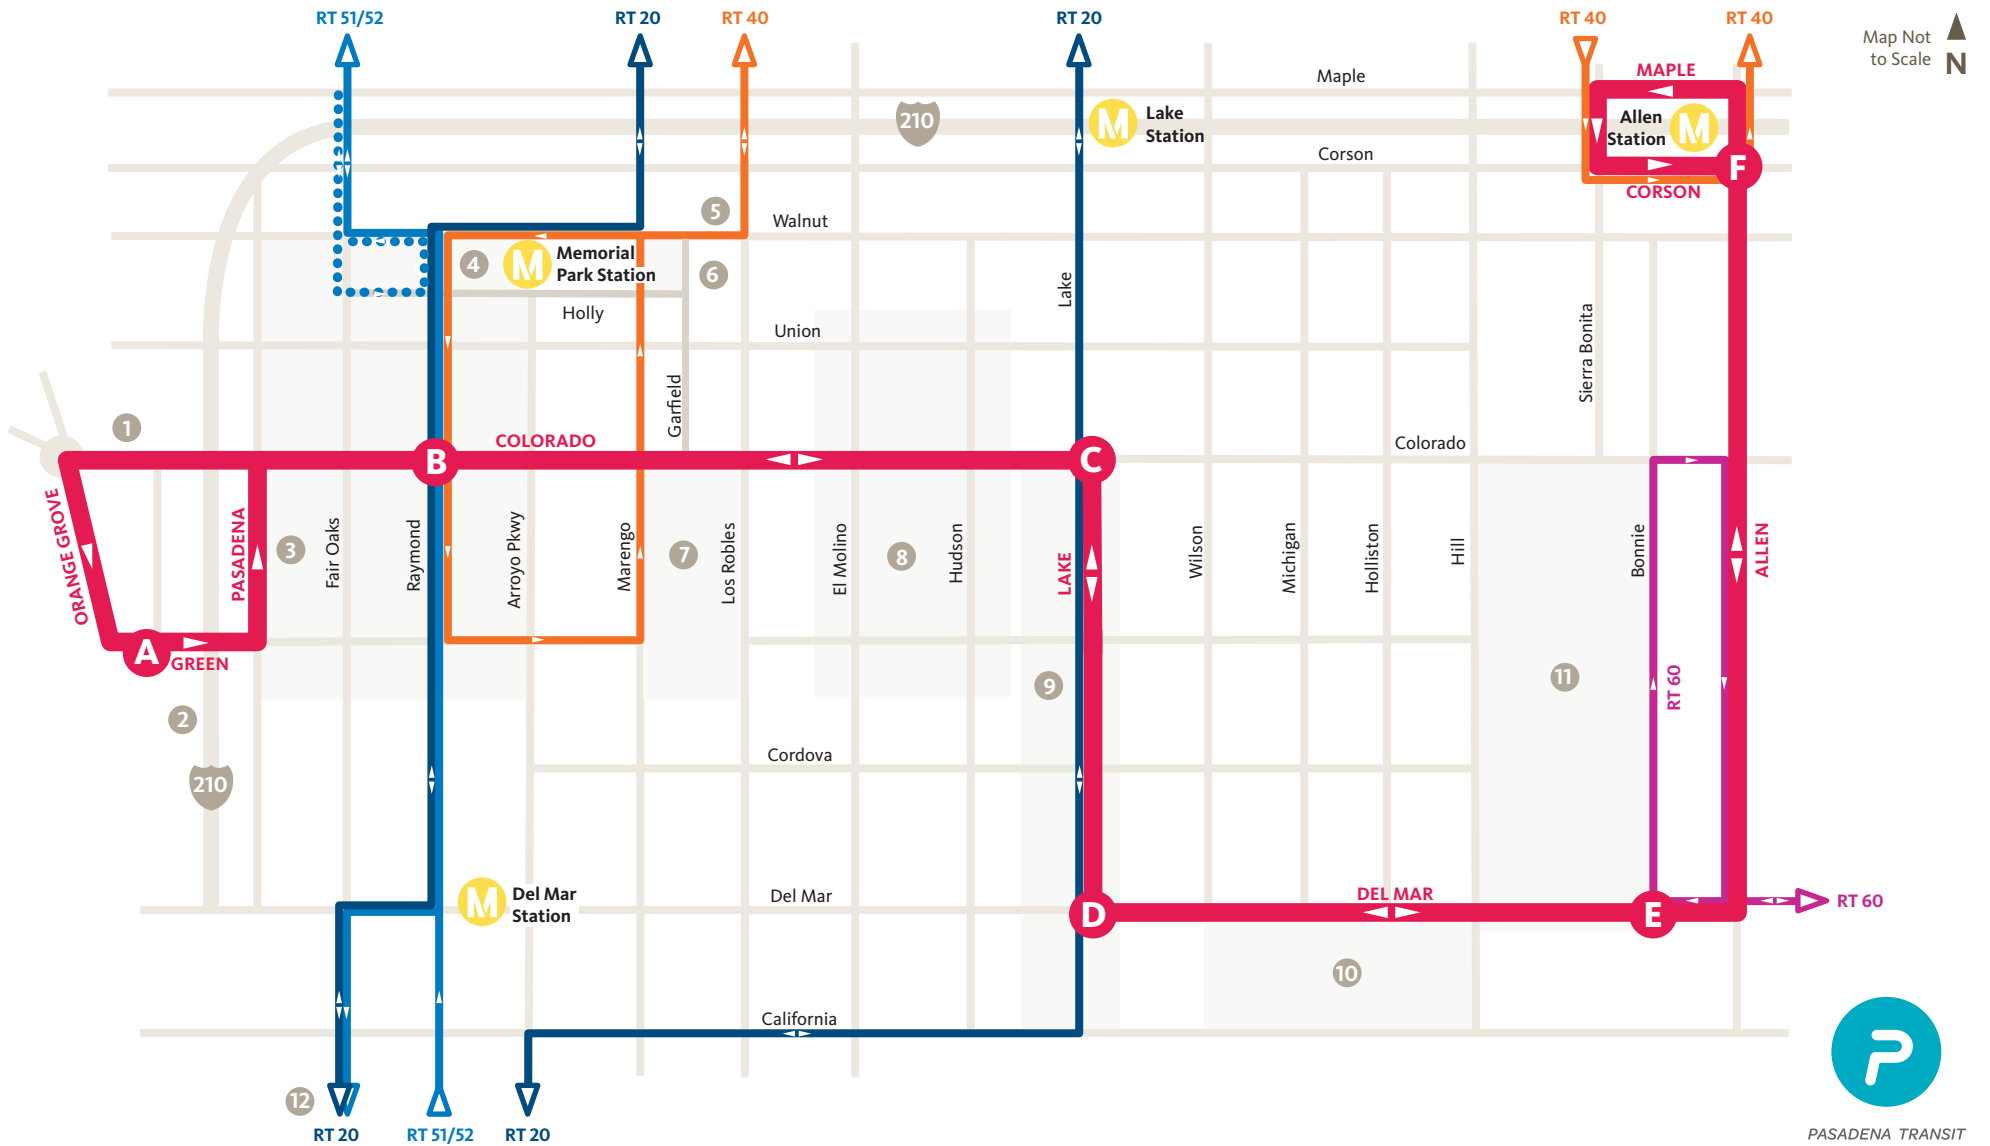

Map Notes

Routes	Rail	Time Points	Points of Interests
10 (Red line)	M (METRO L (Gold) Line Station)	A Green & Terrace Dr	1 Norton Simon Museum
20 (Blue line)		B Colorado & Raymond	2 Ambassador Auditorium
40 (Orange line)		C Lake & Colorado	3 Old Pasadena
51 (Blue line)		D Lake & Del Mar	4 Pasadena Senior Center
51 Sat. Only (Dotted blue line)		E Del Mar & Bonnie	5 Central Library
60 (Purple line)		F Allen & Corson	6 City Hall
			7 Paseo Colorado/Pasadena Conference Center
			8 Playhouse District
			9 South Lake Business District
			10 California Institute of Technology (Caltech)
			11 Pasadena City College (PCC)
			12 Huntington Memorial Hospital