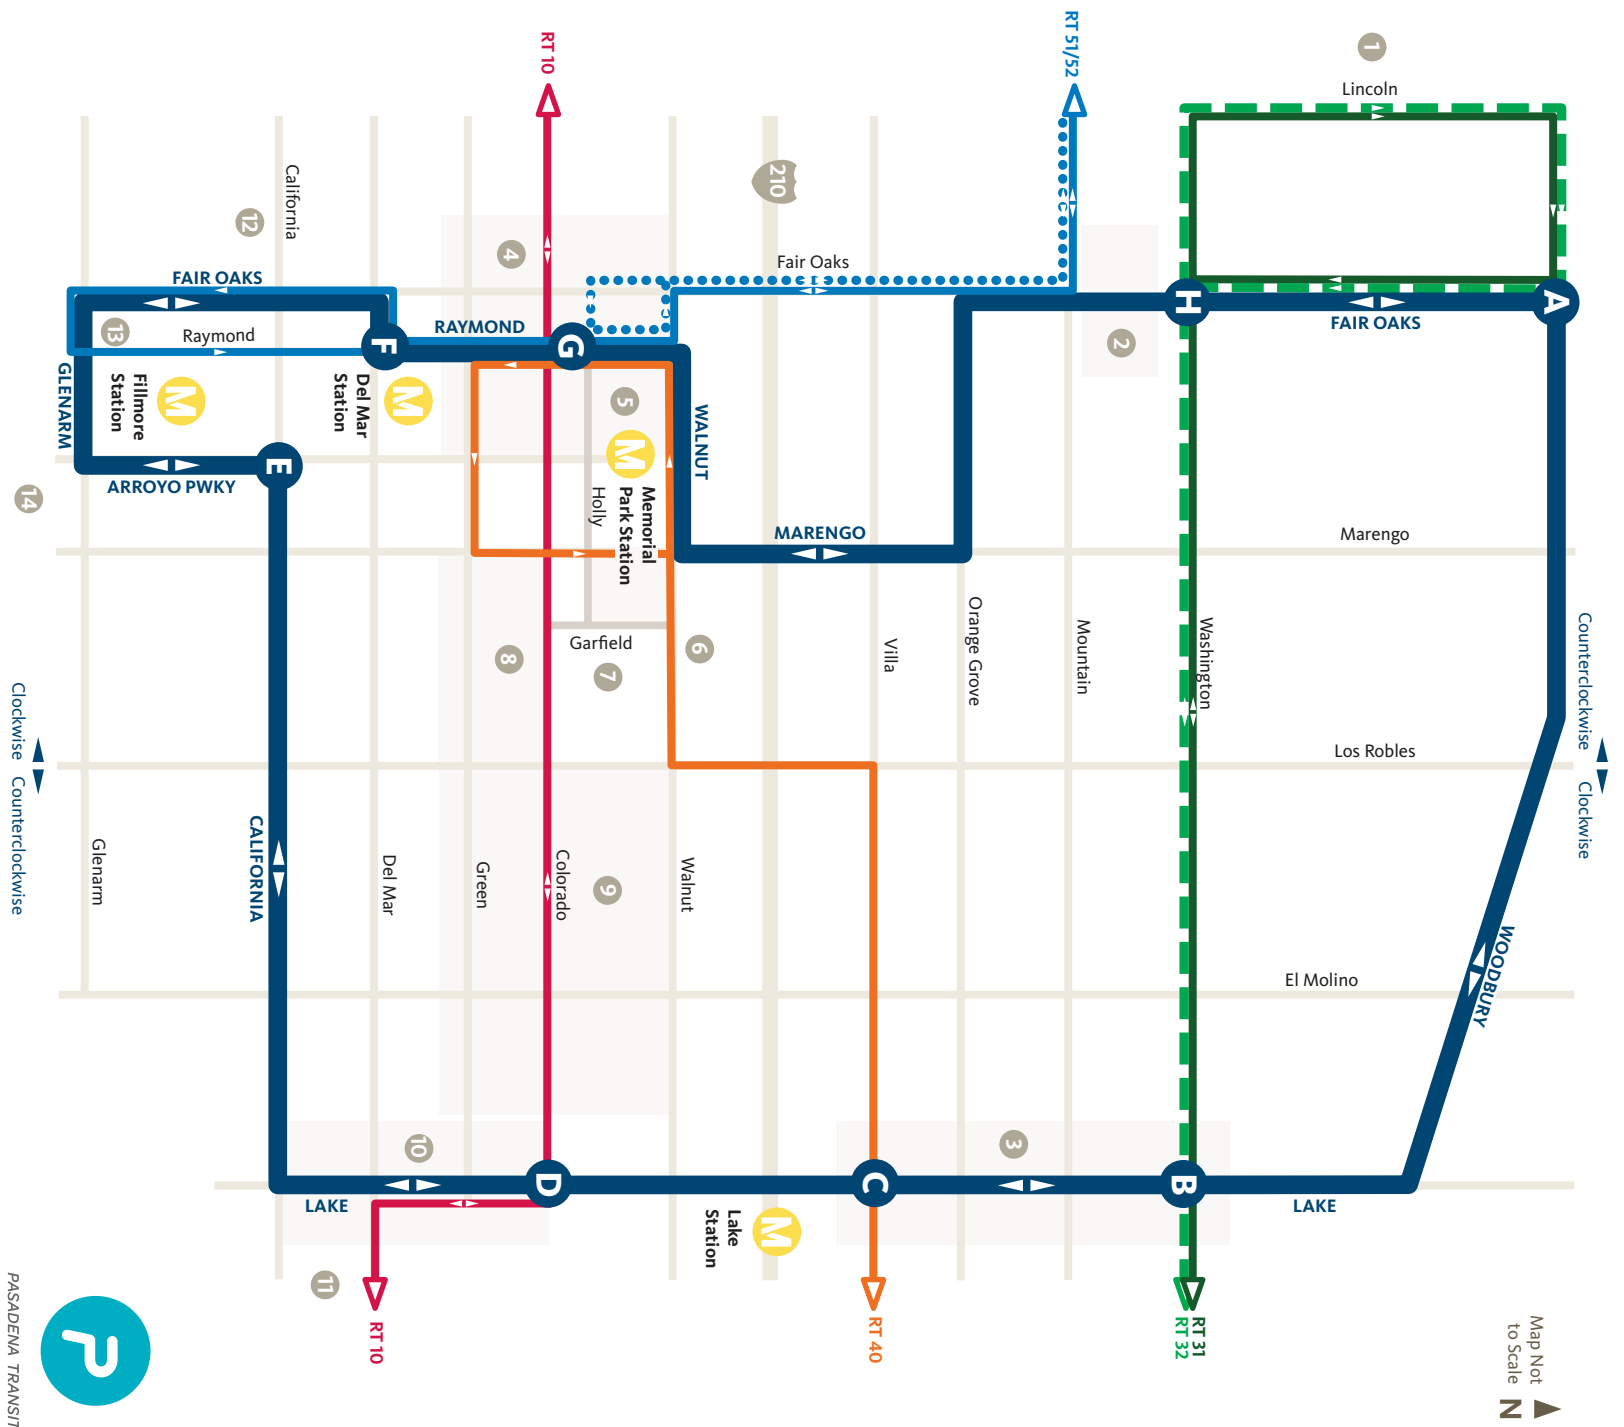

20

Map Notes

Routes

- 10
- 20
- 31
- 32
- 40
- 51
- 52

Rail

- M METRO L (Gold) Line Station

Time Points

- A Woodbury & Fair Oaks
- B Lake & Washington
- C Lake & Villa
- D Lake & Colorado
- E Arroyo Pkwy & California
- F Raymond & Del Mar Sta.
- G Raymond & Holly
- H Fair Oaks & Washington

Points of Interests

- 1 Muir High School
- 2 Jackie Robinson Park/Center
- 3 N. Lake Business District
- 4 Old Pasadena
- 5 Pasadena Senior Center
- 6 Central Library
- 7 City Hall
- 8 Paseo Colorado/ Pasadena Conference Center
- 9 Playhouse District
- 10 S. Lake Business District
- 11 Caltech
- 12 Huntington Memorial Hospital
- 13 Art Center College of Design South Campus
- 14 Blair High School