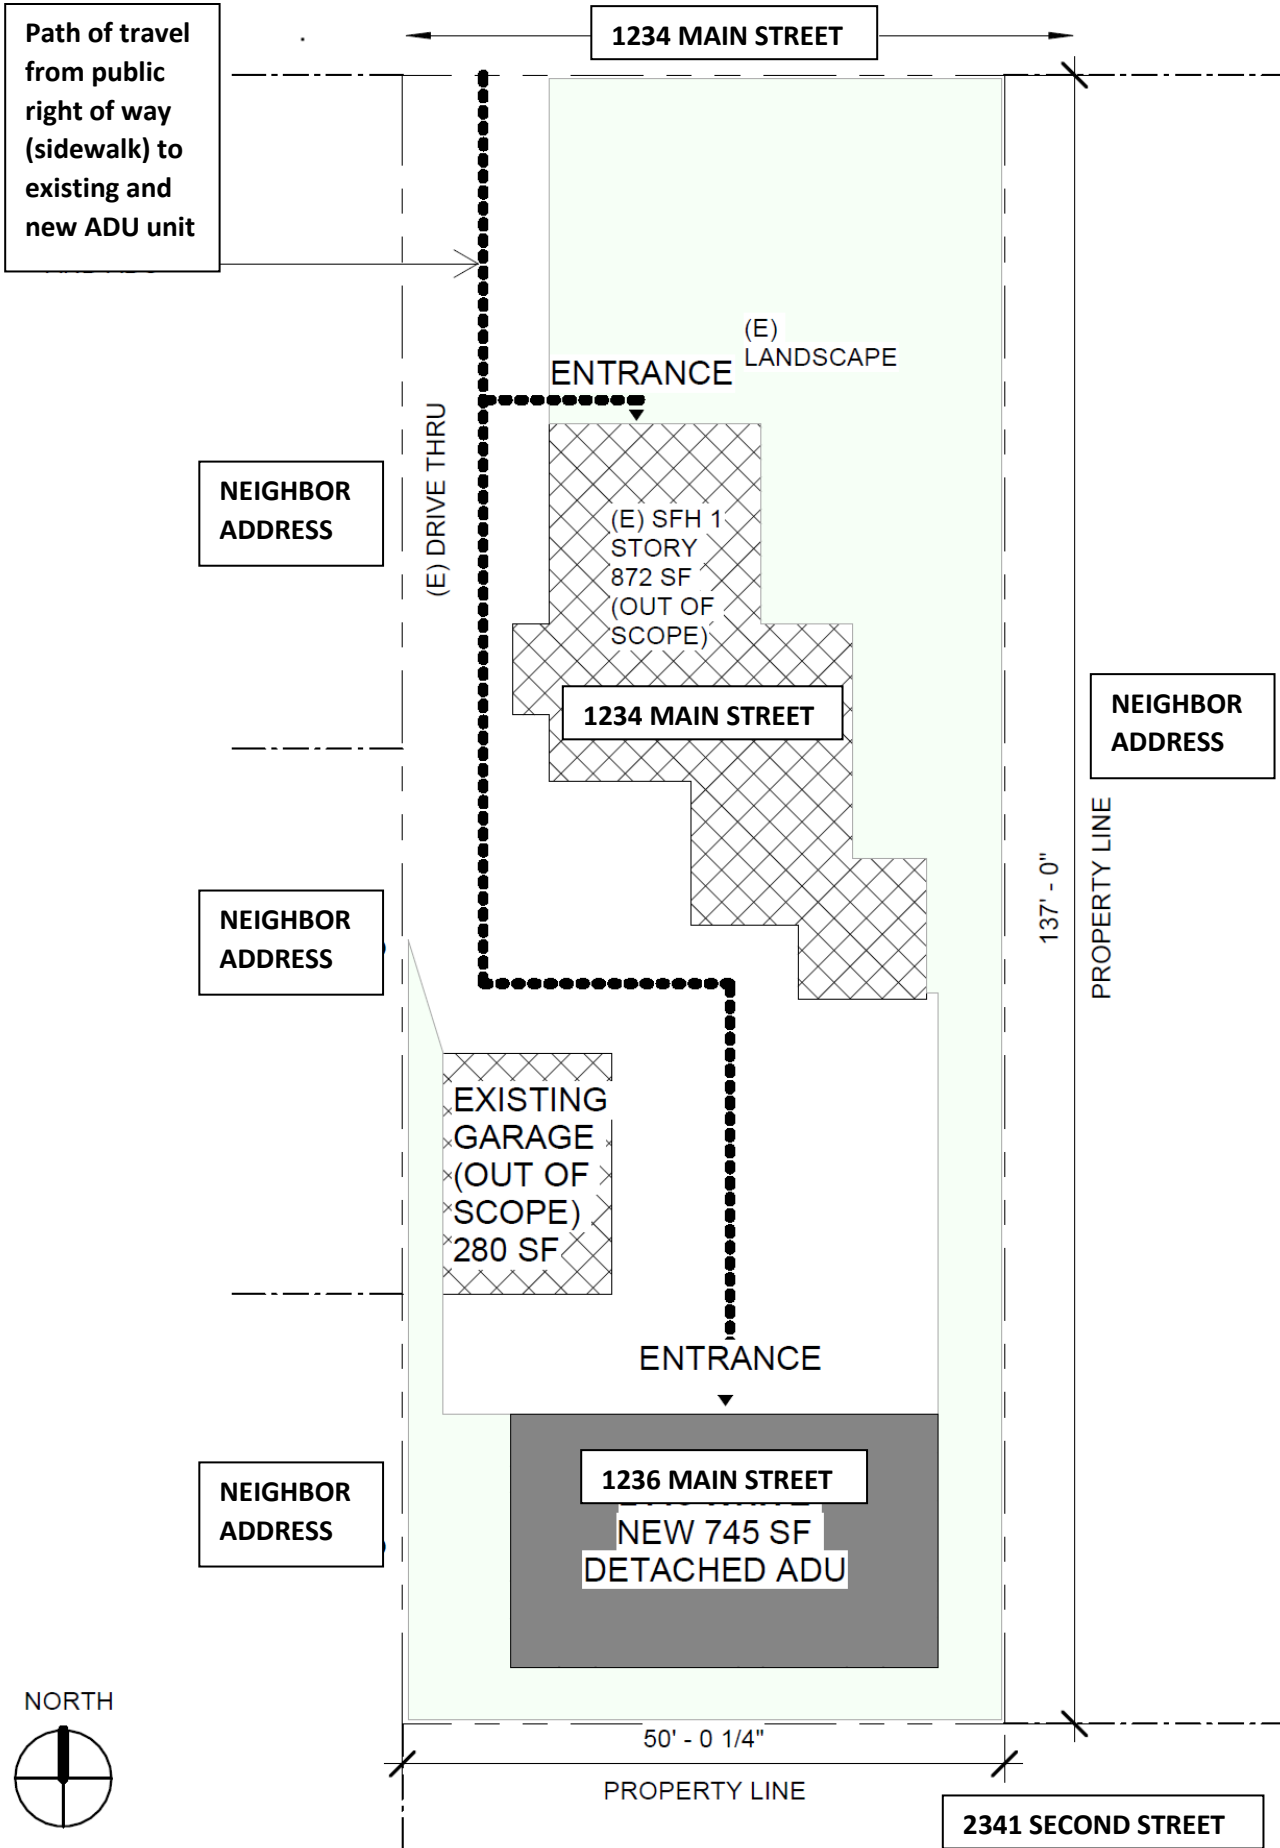

SAMPLE SITE MAP

NORTH

SCALE: 1/16"=1'-0"