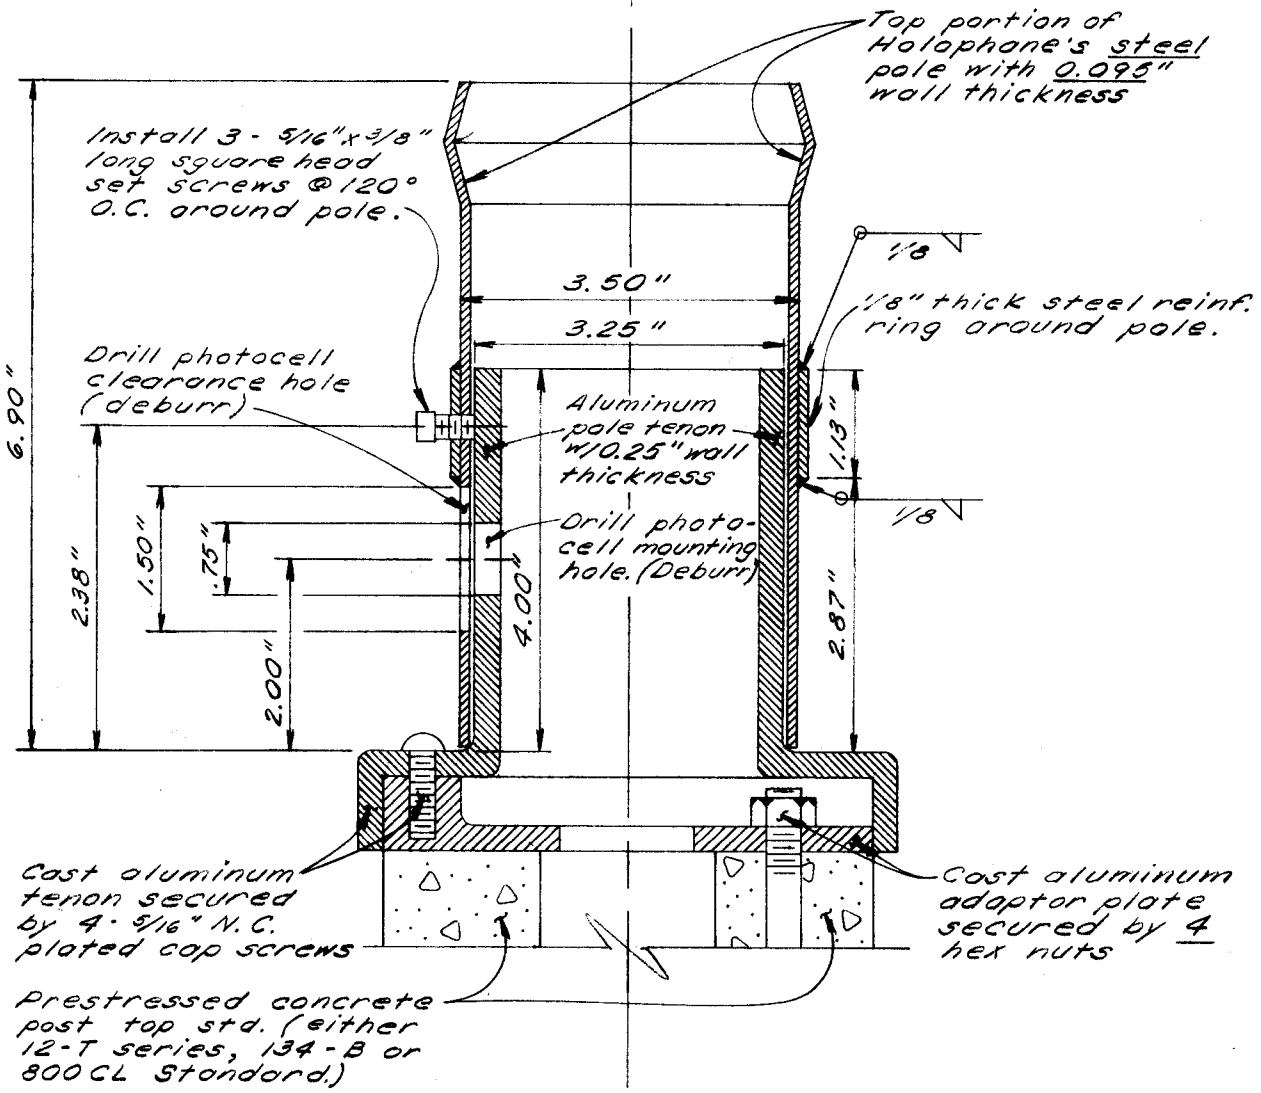

APVD. REVISION DATE BY APVD. REVISION DATE BY

Note: All exterior metal surfaces of the mounting adaptor shall be primed and painted to match in color and appearance the painted finish on the luminaire. All interior and other unpainted metal surfaces shall be treated to prevent the formation of corrosion and rust.

CITY OF PASADENA - PUBLIC WORKS DEPT. - TRAFFIC DIVISION

DRAWN: Miller
CHECKED: JAC-ILJ
APPROVED: [Signature]
DATE: 20 OCT 76

Mounting Adaptor For
Holophane's Vista / Prismsphere
267, 268 Series Luminaire

SCALE: 1/2" = 1"
DRAWING NO.
S-912