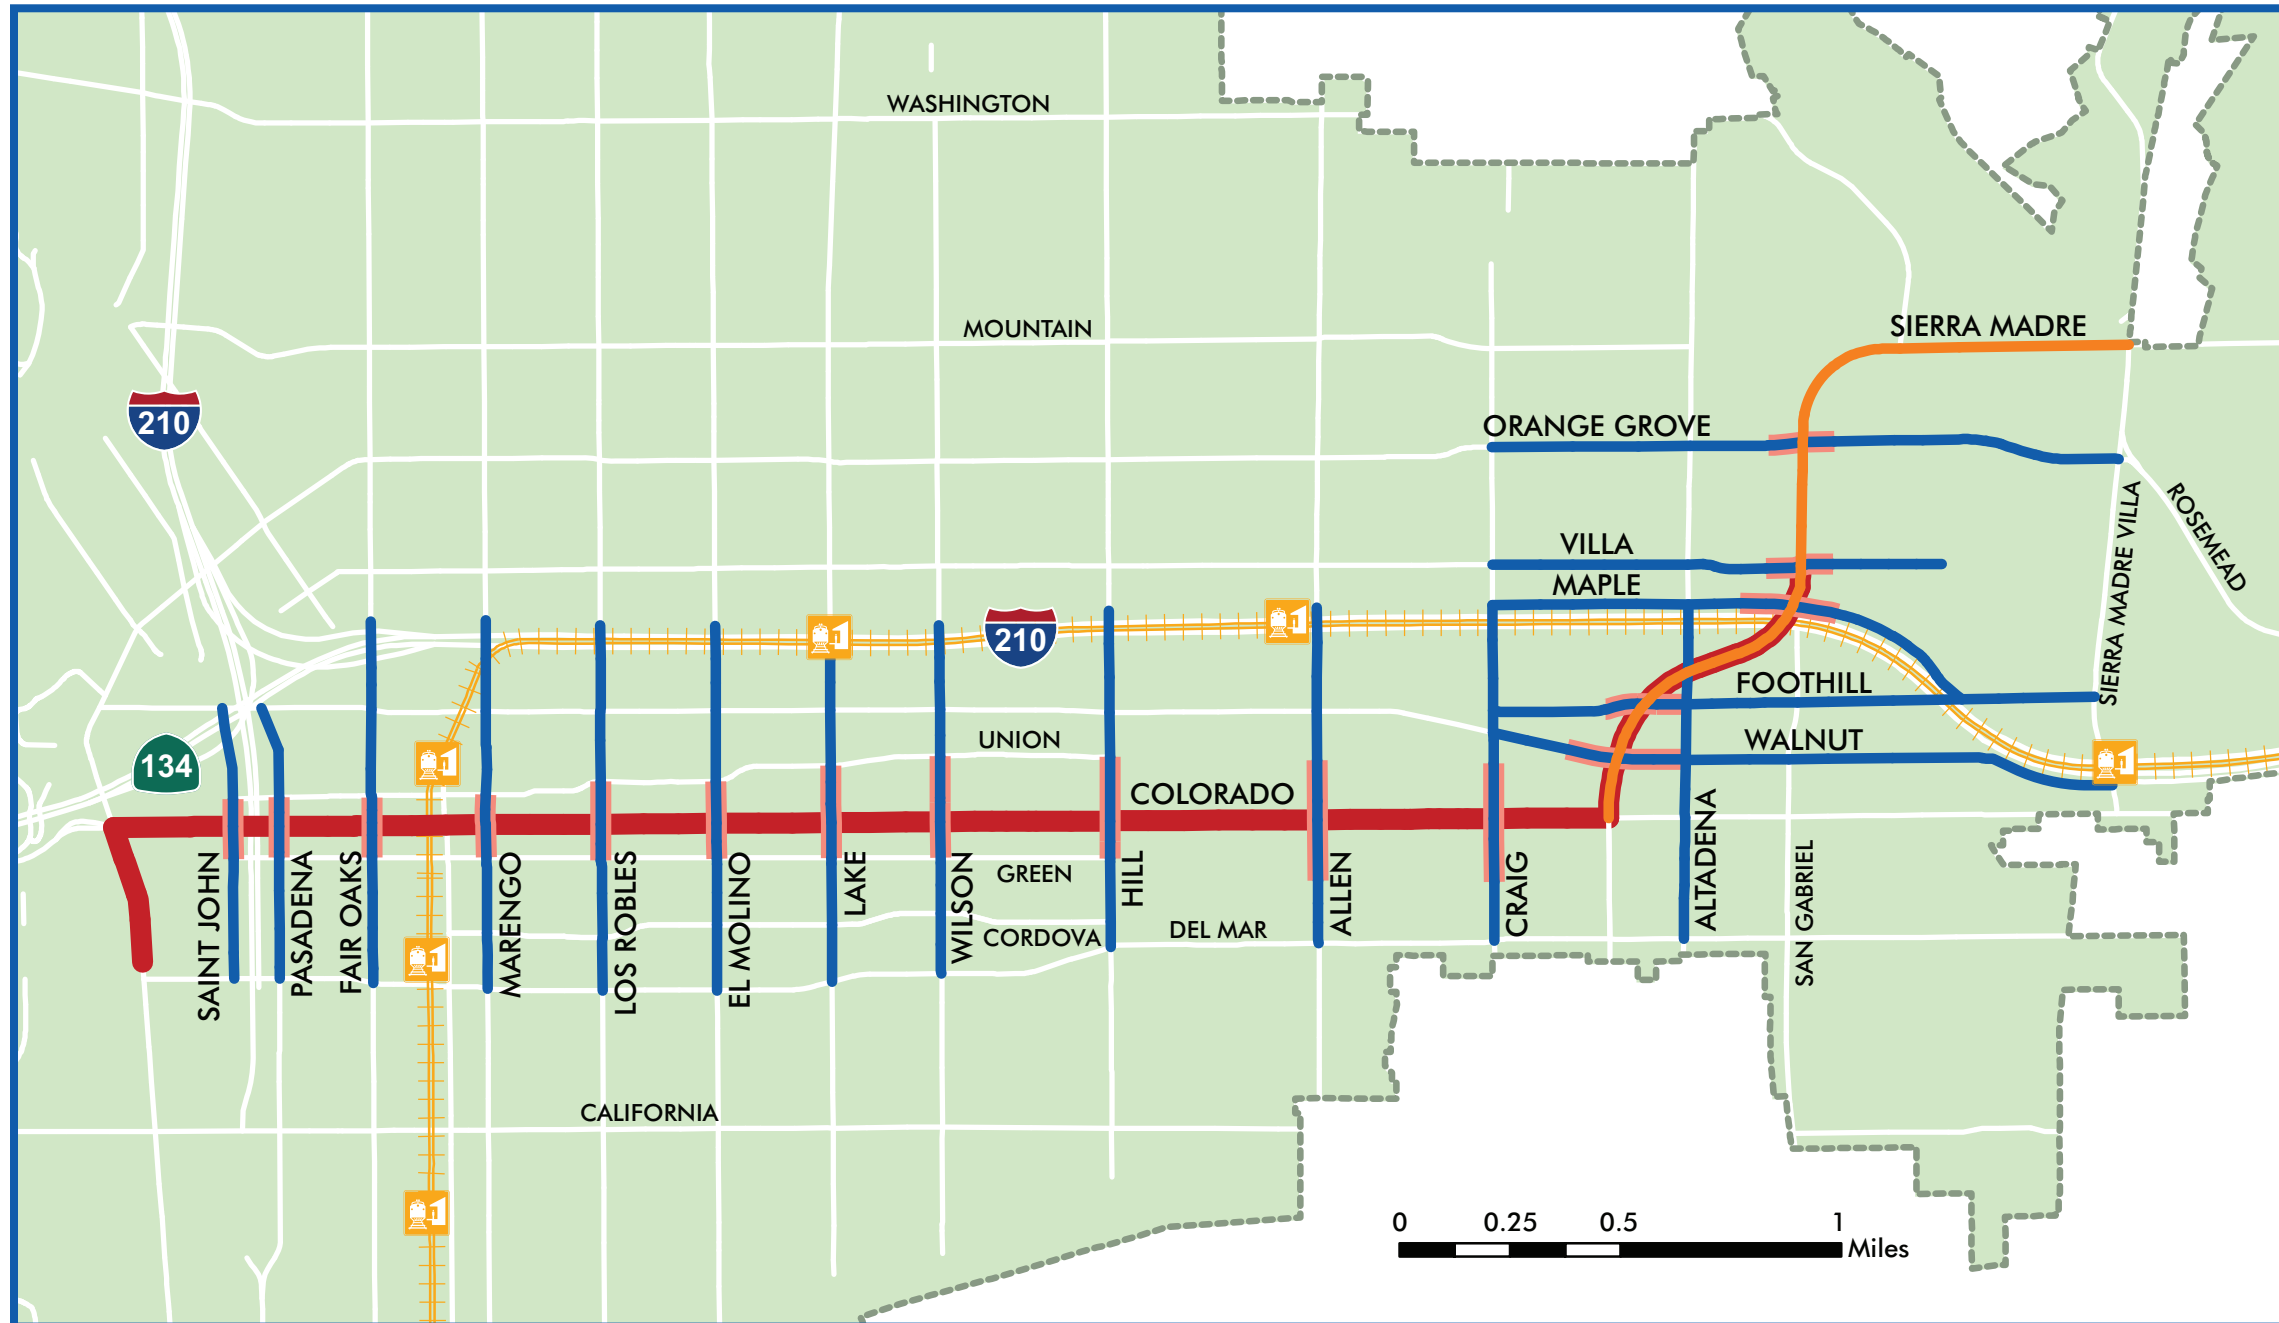

NEW YEAR'S 2020 PARADE ROUTE CLOSURES • DECEMBER 31, 2019 - JANUARY 1, 2020

Colorado Boulevard will once again close to motor vehicles earlier than in prior years for the staging of the January 1, 2020 Tournament of Roses Parade. Colorado Blvd. will close beginning at 10:00 pm on Tuesday, December 31, 2019 and will remain closed through the conclusion of the staging and clean-up following the parade. The parade route will re-open by 2:00 pm on Wednesday, January 1, 2020.

Road Closure Hours / Map Key

- █ Parade Route
- █ North/South Crossings
12/31 • 10 pm - 1/1 • 6 am - All Traffic
- █ 1/1 • 6 am - 2pm - Emergency Vehicles Only
- █ Sierra Madre Blvd.
 - > Southbound closed
 - > Northbound travel maintained
12/31 • 10 pm - 1/1 • 6 am
- Gold Line Station
- Freeways

To report suspicious or concerning activity, call Pasadena Police Department at (626) 744-4241. For Emergency Services, please dial 9-1-1.

Simplified Detour Information:

To expedite travel in or thru the downtown, please use Walnut St. or the 210 fwy. for east/west travel north of Colorado Blvd., use Del Mar Blvd. or Cordova St. for east/west travel south of Colorado Blvd., and the crossings noted on the map for north/south travel from 10 pm on 12/31 – 6 am on 1/1.

Merchant Notification:

If you plan to host an event, viewing party, or anticipate vendor deliveries, and your property's access is via Colorado Blvd., please let your guests and vendors know that they must arrive prior to 10:00 pm or park in areas without restricted parking and walk in.